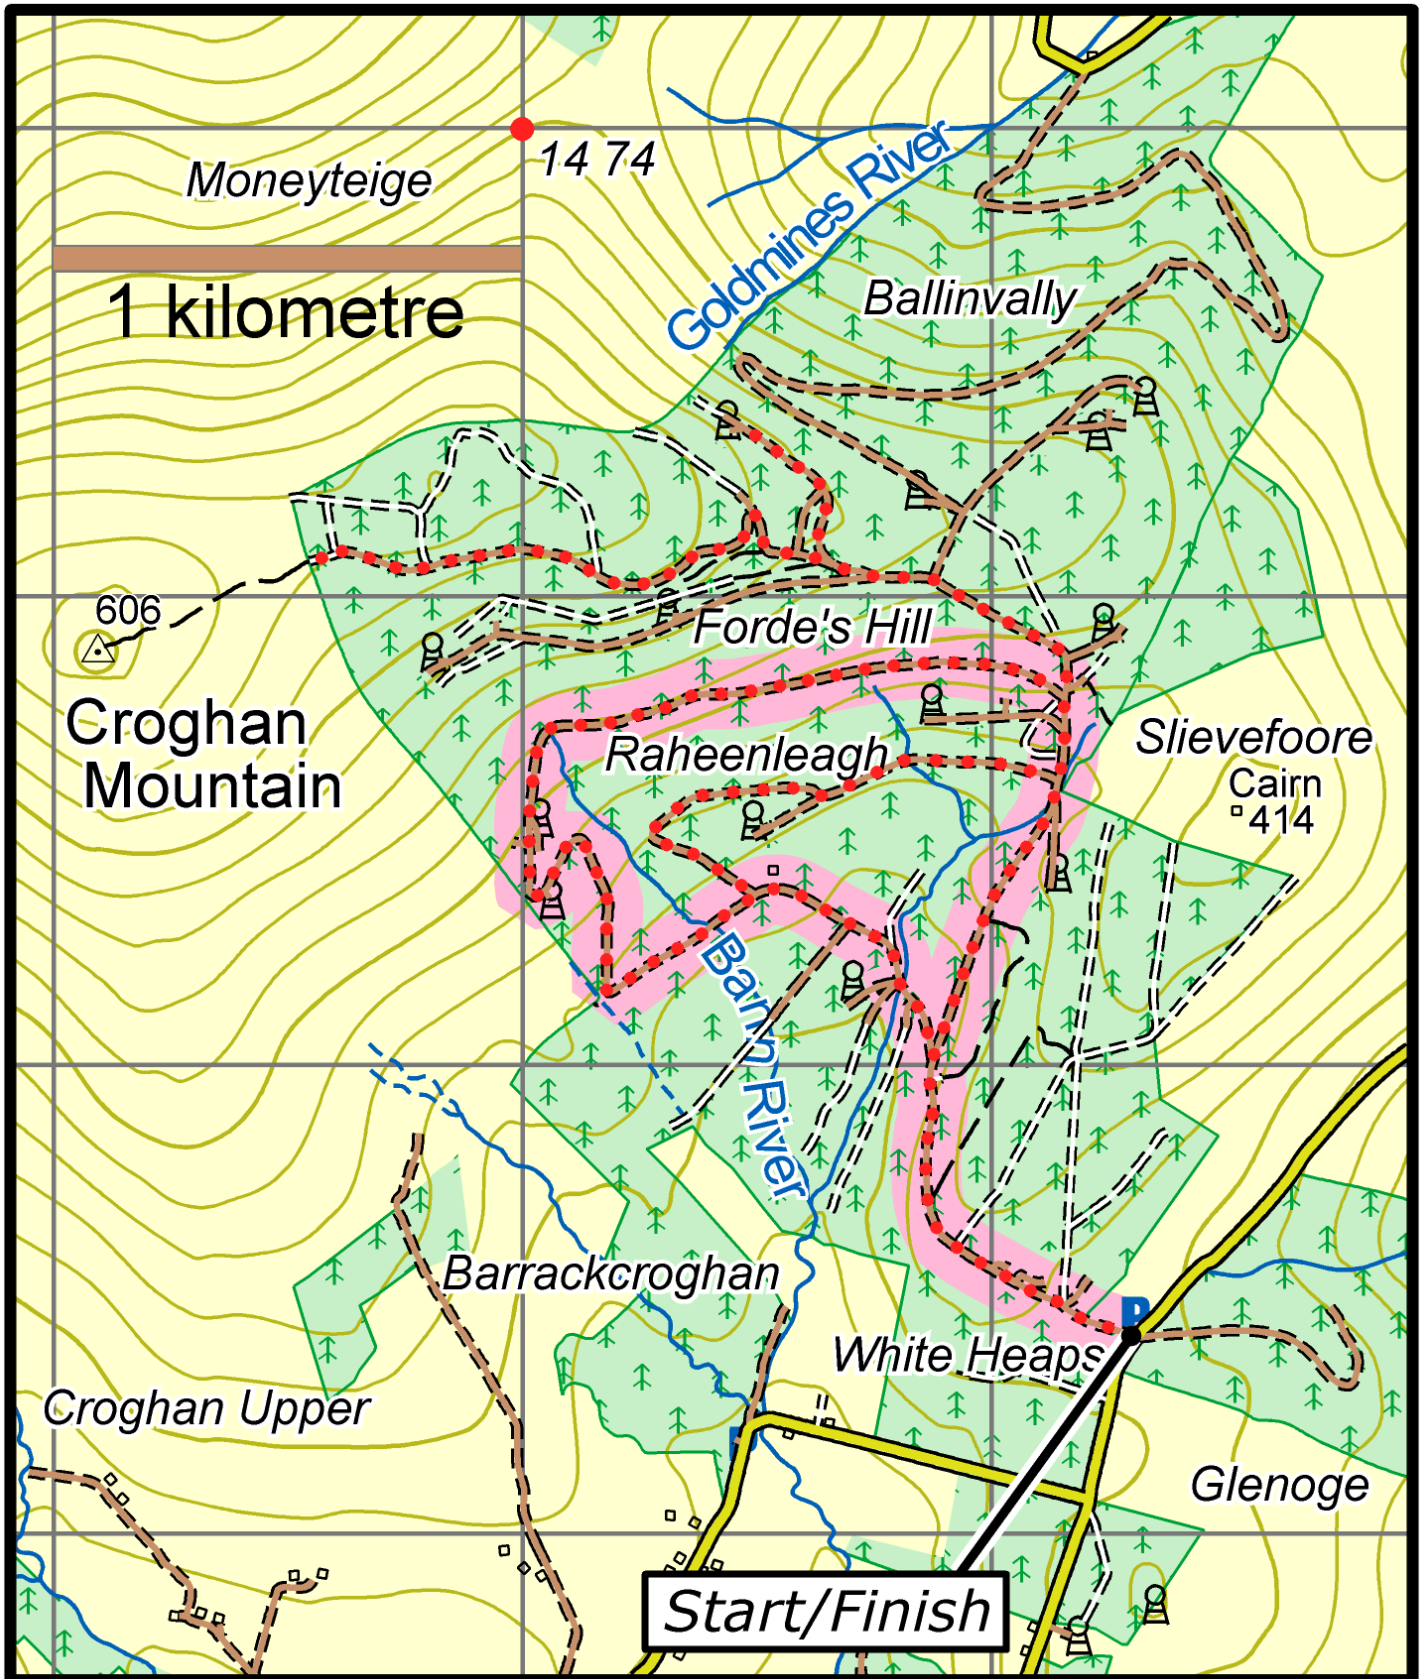

Bann River Trail

This map is made available from Sport Ireland Trails, produced by EastWest mapping. The map is intended for personal use only and should not be modified, republished or transmitted in any form without the permission of Sport Ireland Trails. The representation of a track or path on this map does not indicate a right of way.