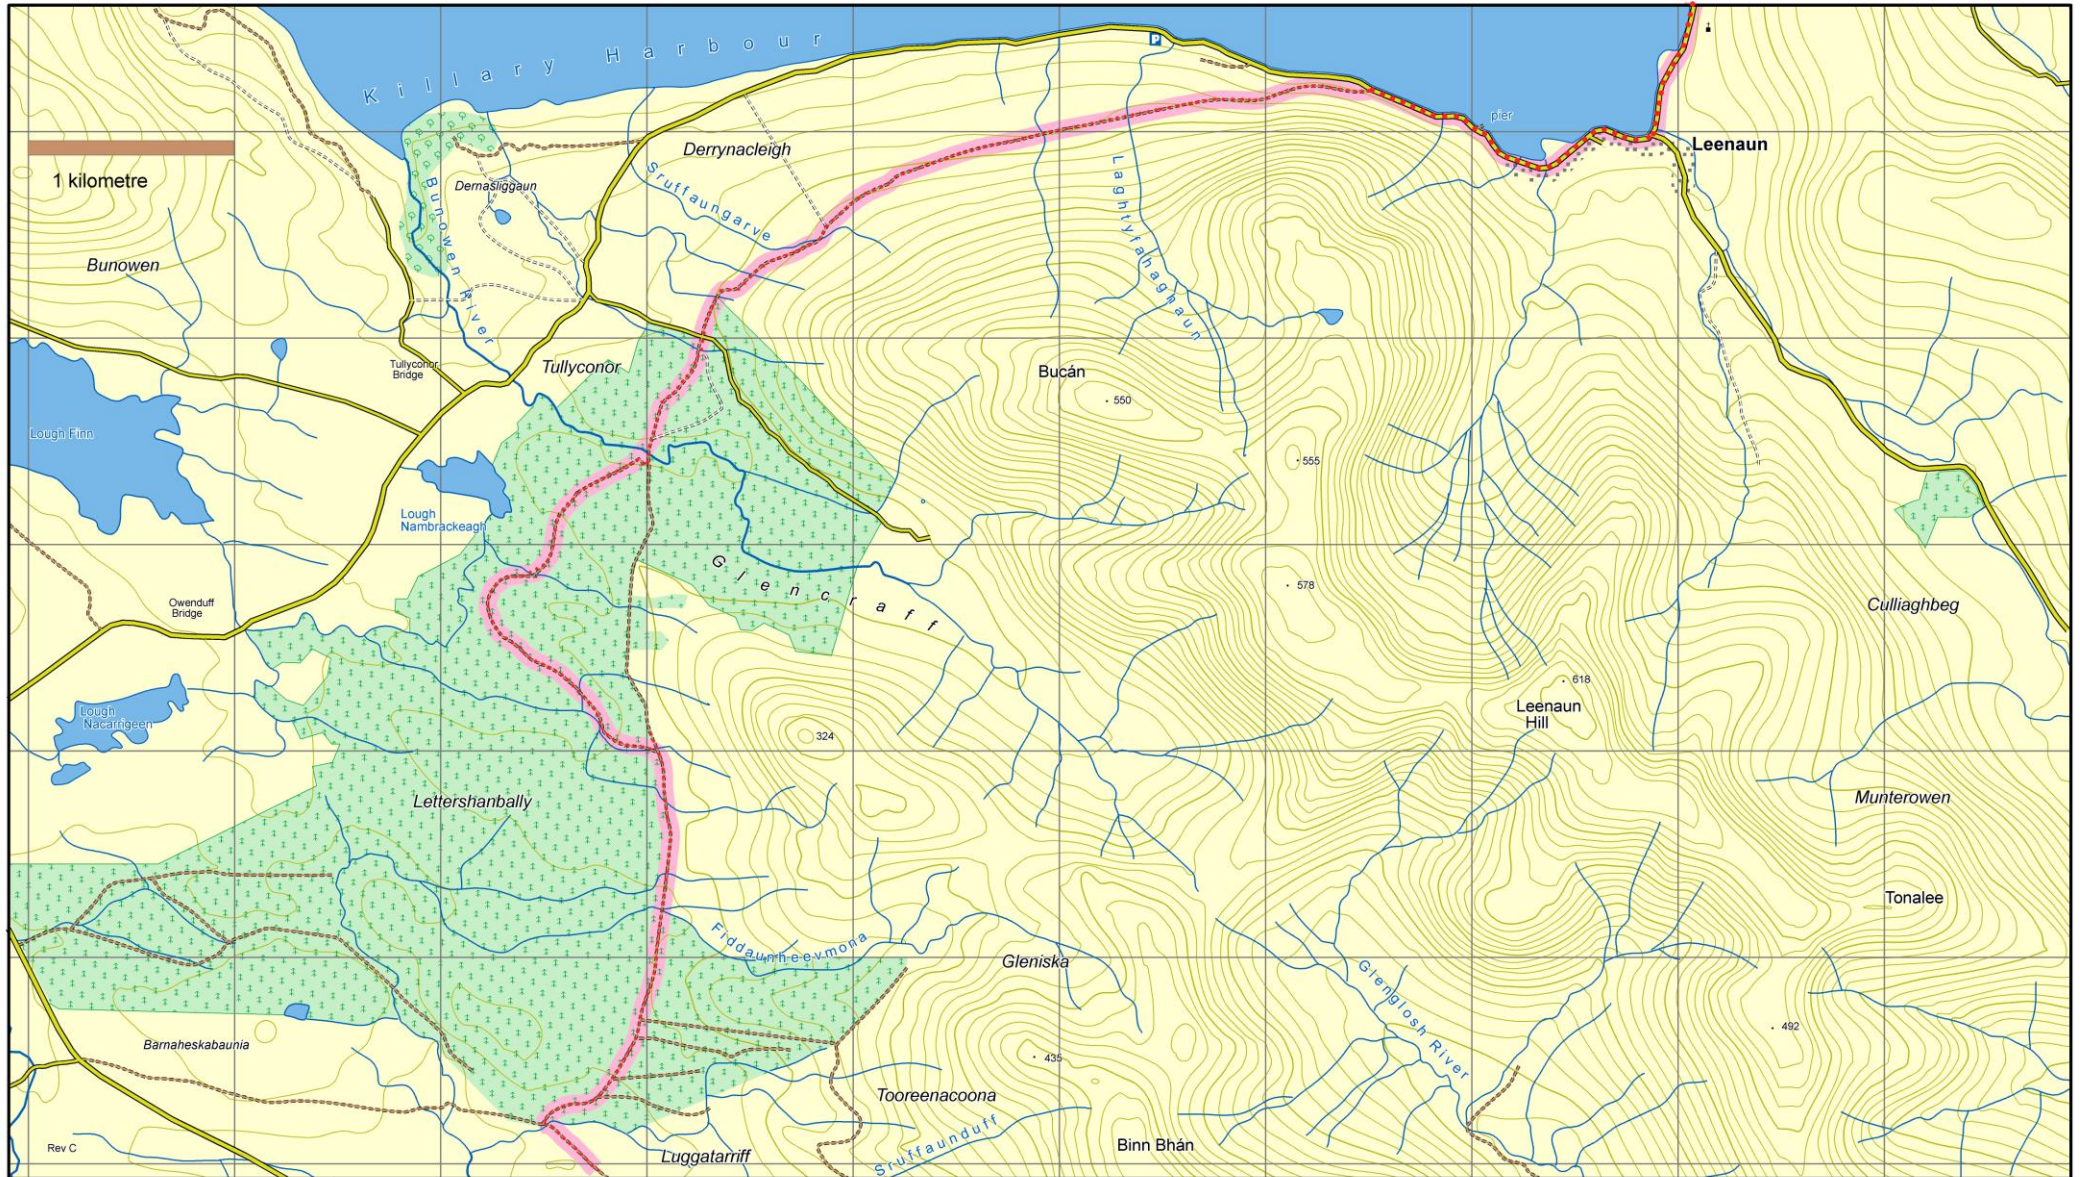

Western Way - Galway : Map 6 Luggatarriff to Leenaun

This map is made available from Sport Ireland Trails, produced by EastWest mapping. The map is intended for personal use only and should not be modified, republished or transmitted in any form without the permission of Sport Ireland Trails. The representation of a track or path on this map does not indicate a right of way. The map includes Ordnance Survey Ireland data made available for display under Permit No. 8658. (c) Ordnance Survey Ireland / Government of Ireland.