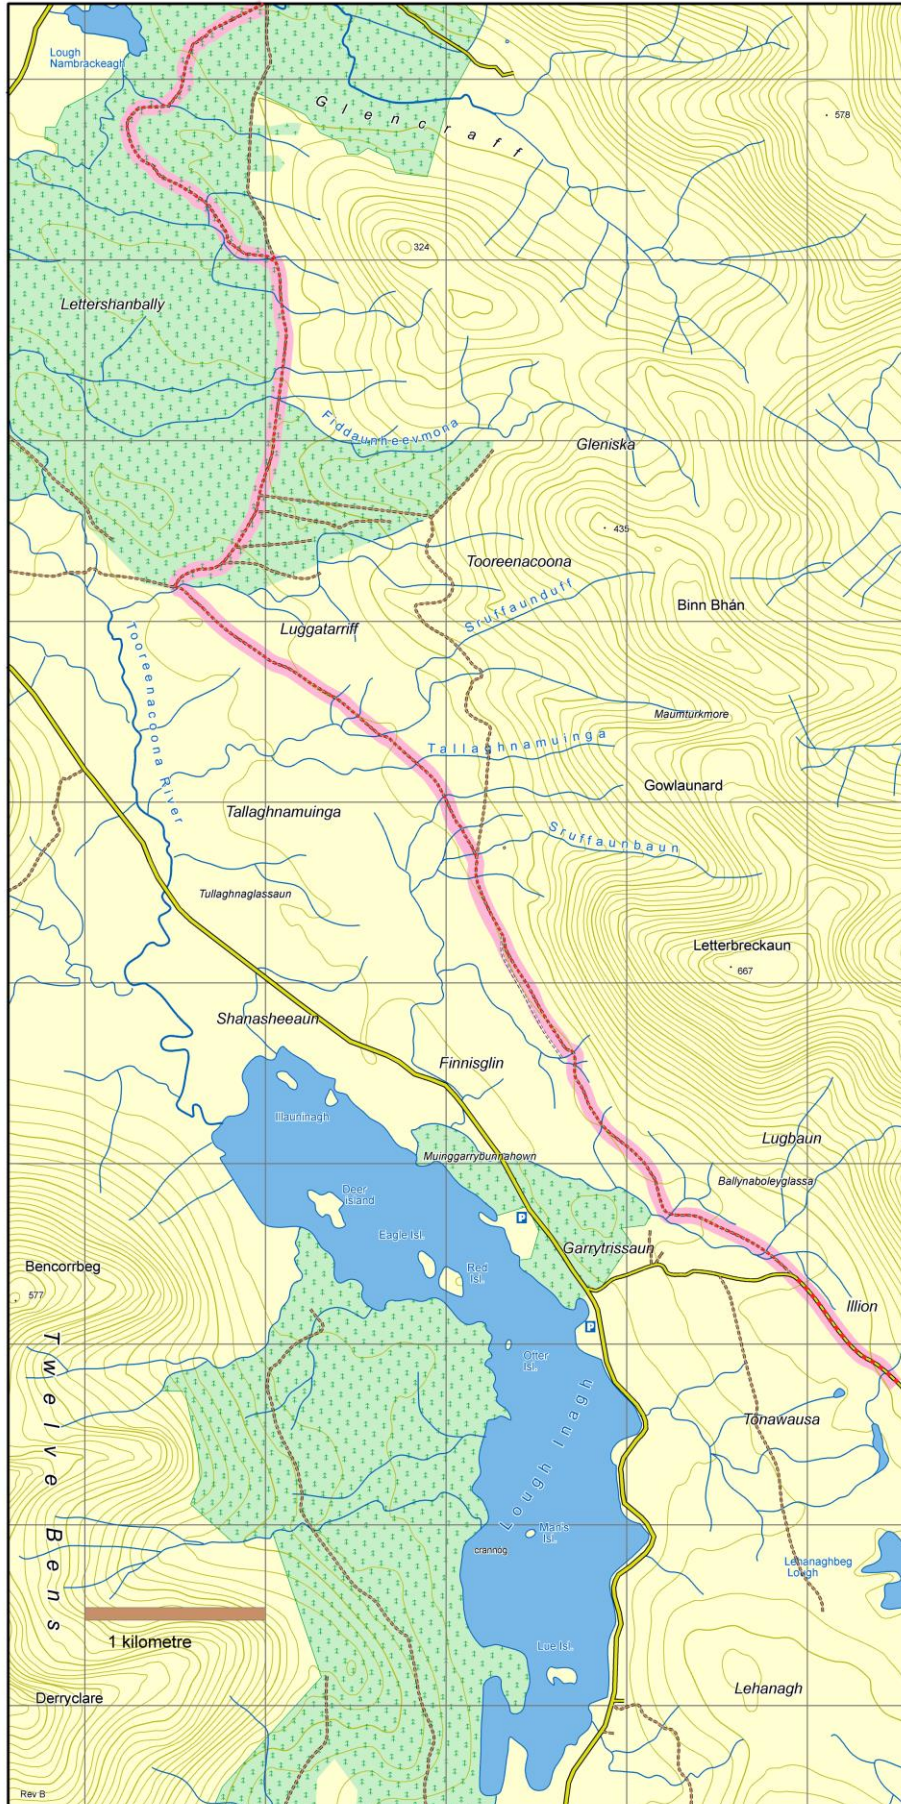

# Western Way - Galway

## Map 5 Garrytrissaun to Luggatarriff

This map is made available from Sport Ireland Trails, produced by EastWest mapping. The map is intended for personal use only and should not be modified, republished or transmitted in any form without the permission of Sport Ireland Trails. The representation of a track or path on this map does not indicate a right of way. The map includes Ordnance Survey Ireland data made available for display under Permit No. 8658. (c) Ordnance Survey Ireland / Government of Ireland.