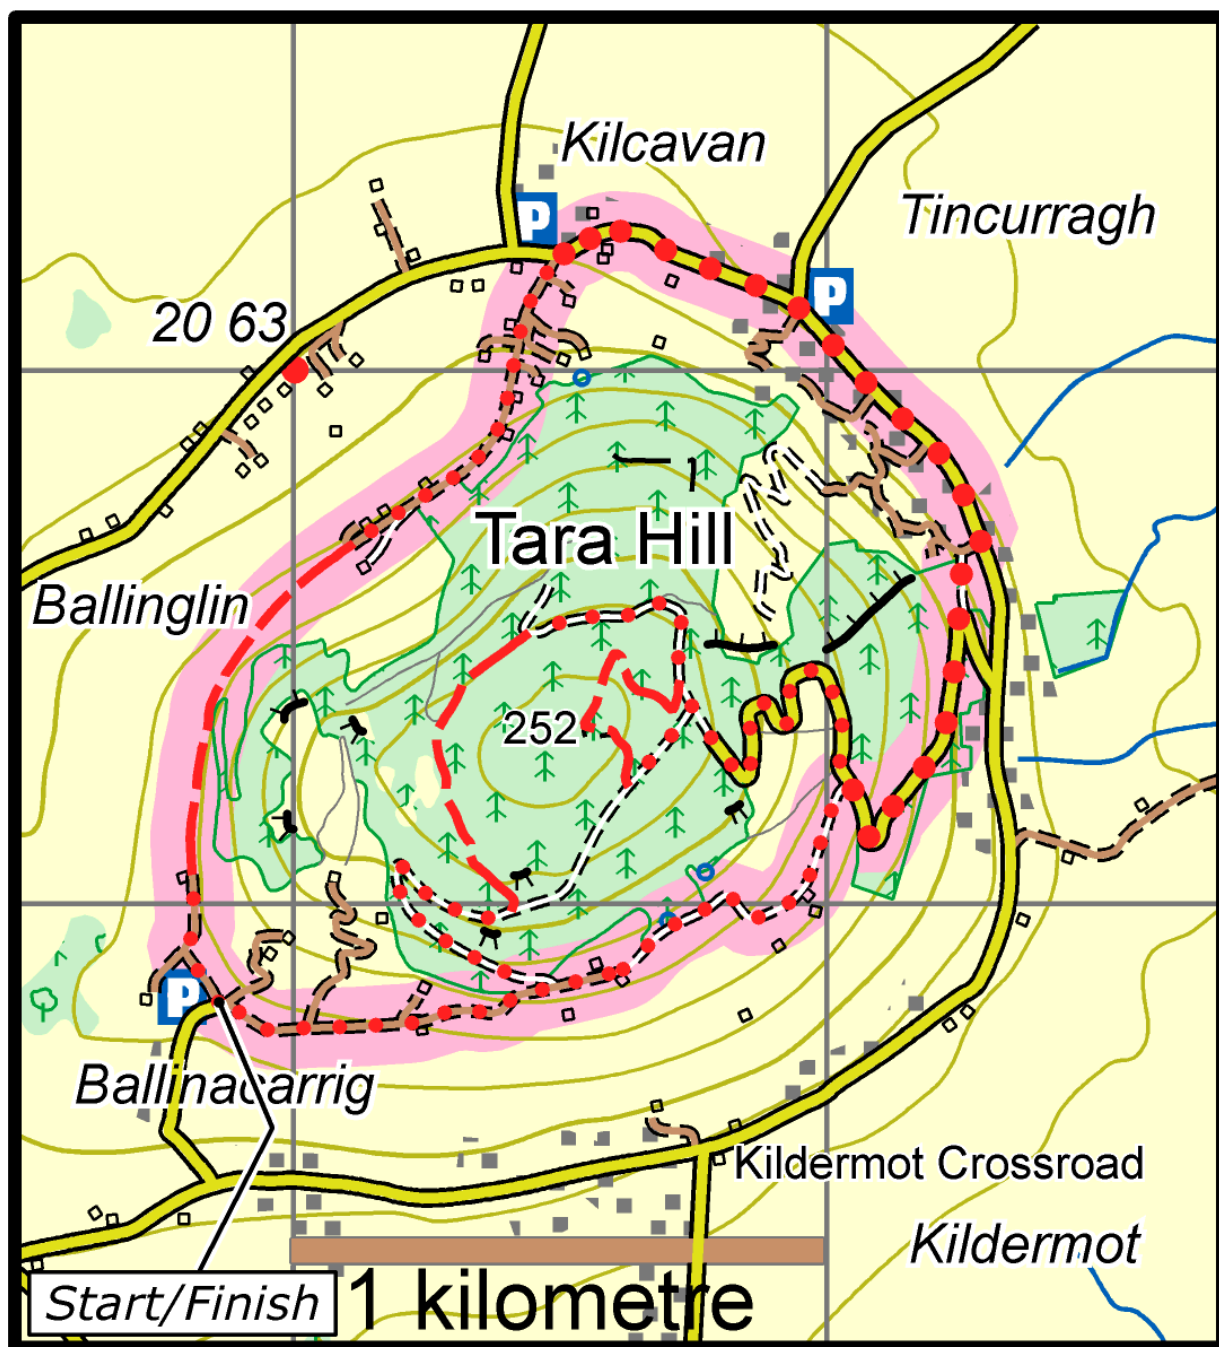

Tara Hill Trails

Slí an t-Suaimhnis

This map is made available from Sport Ireland Trails, produced by EastWest mapping. The map is intended for personal use only and should not be modified, republished or transmitted in any form without the permission of Sport Ireland Trails. The representation of a track or path on this map does not indicate a right of way.