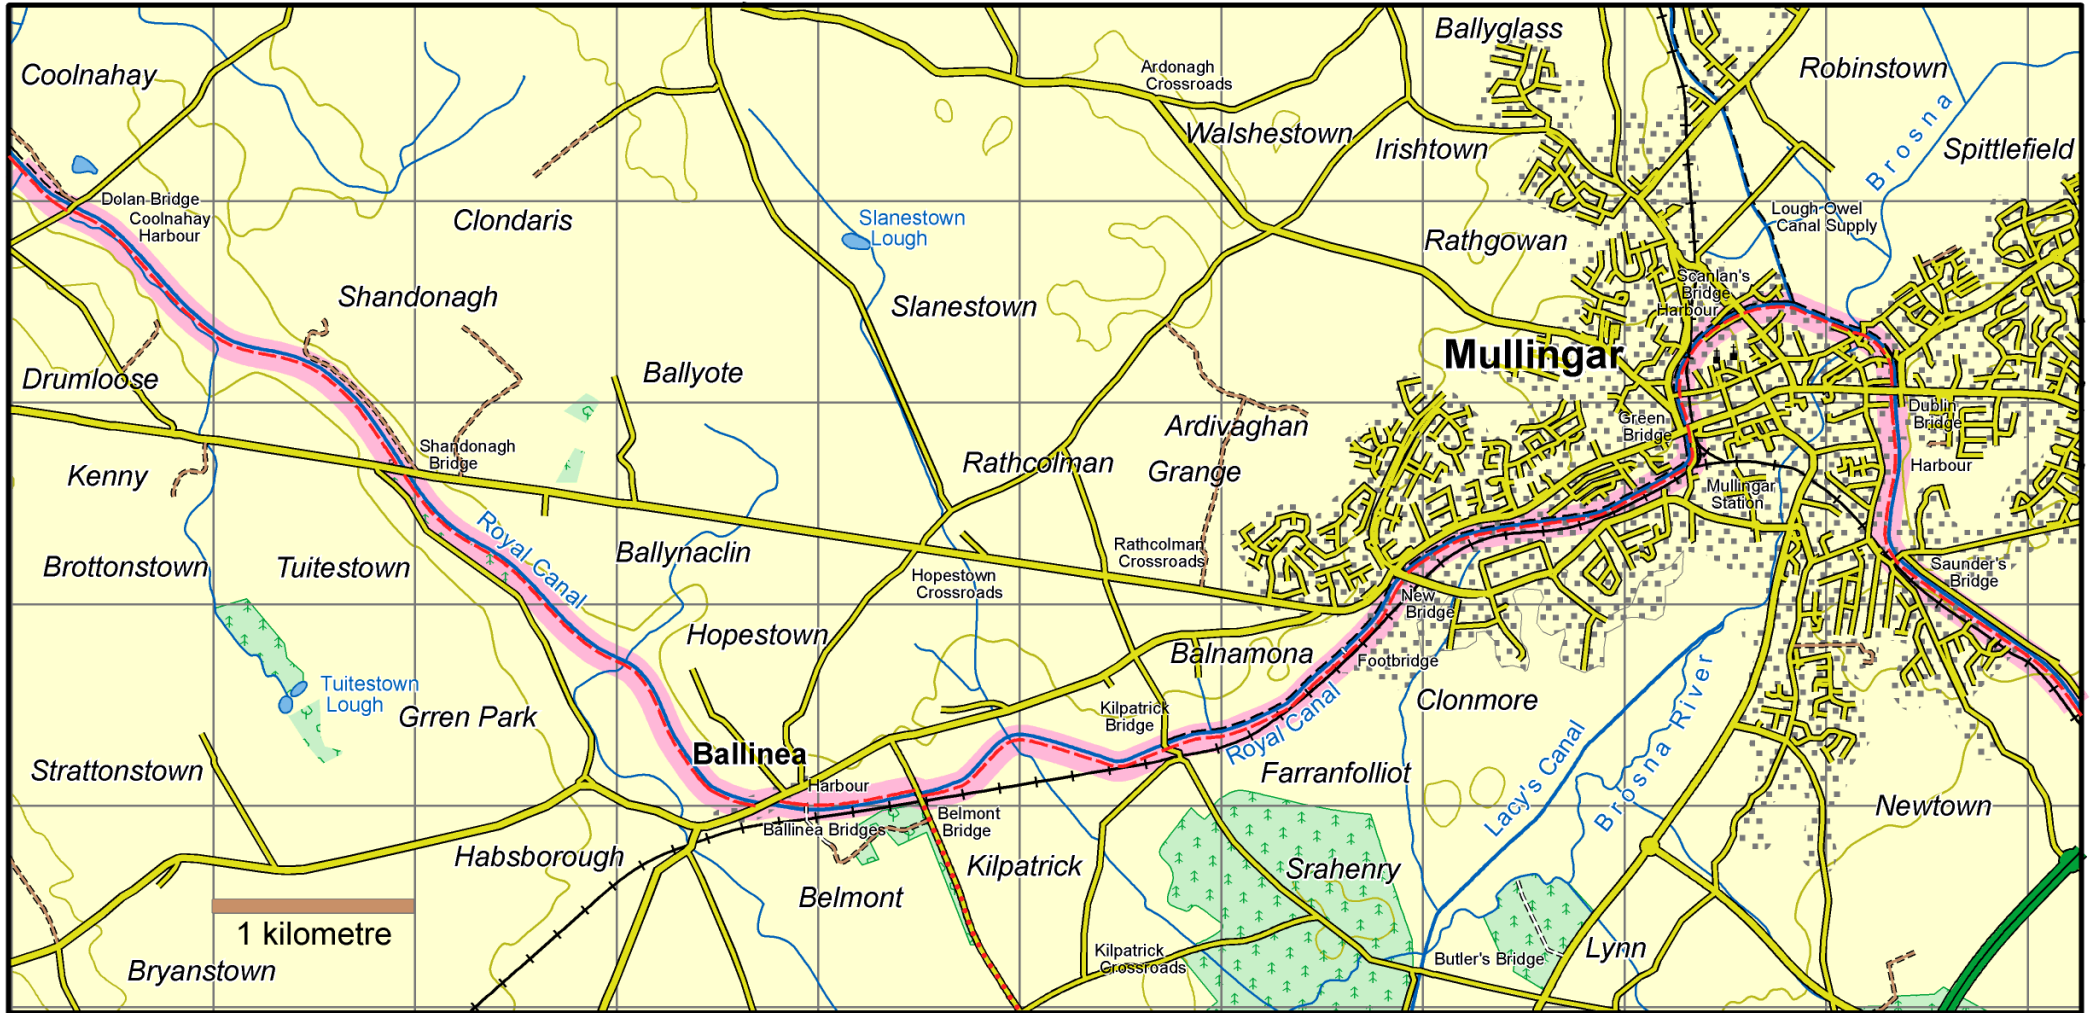

National Famine Way : Map 8 Dolan Bridge to Mullingar

This map is made available from Sport Ireland Trails, produced by EastWest mapping. The map is intended for personal use only and should not be modified, republished or transmitted in any form without the permission of Sport Ireland Trails. The representation of a track or path on this map does not indicate a right of way. The map includes Ordnance Survey Ireland data made available for display under Permit No. 8658. (c) Ordnance Survey Ireland / Government of Ireland.