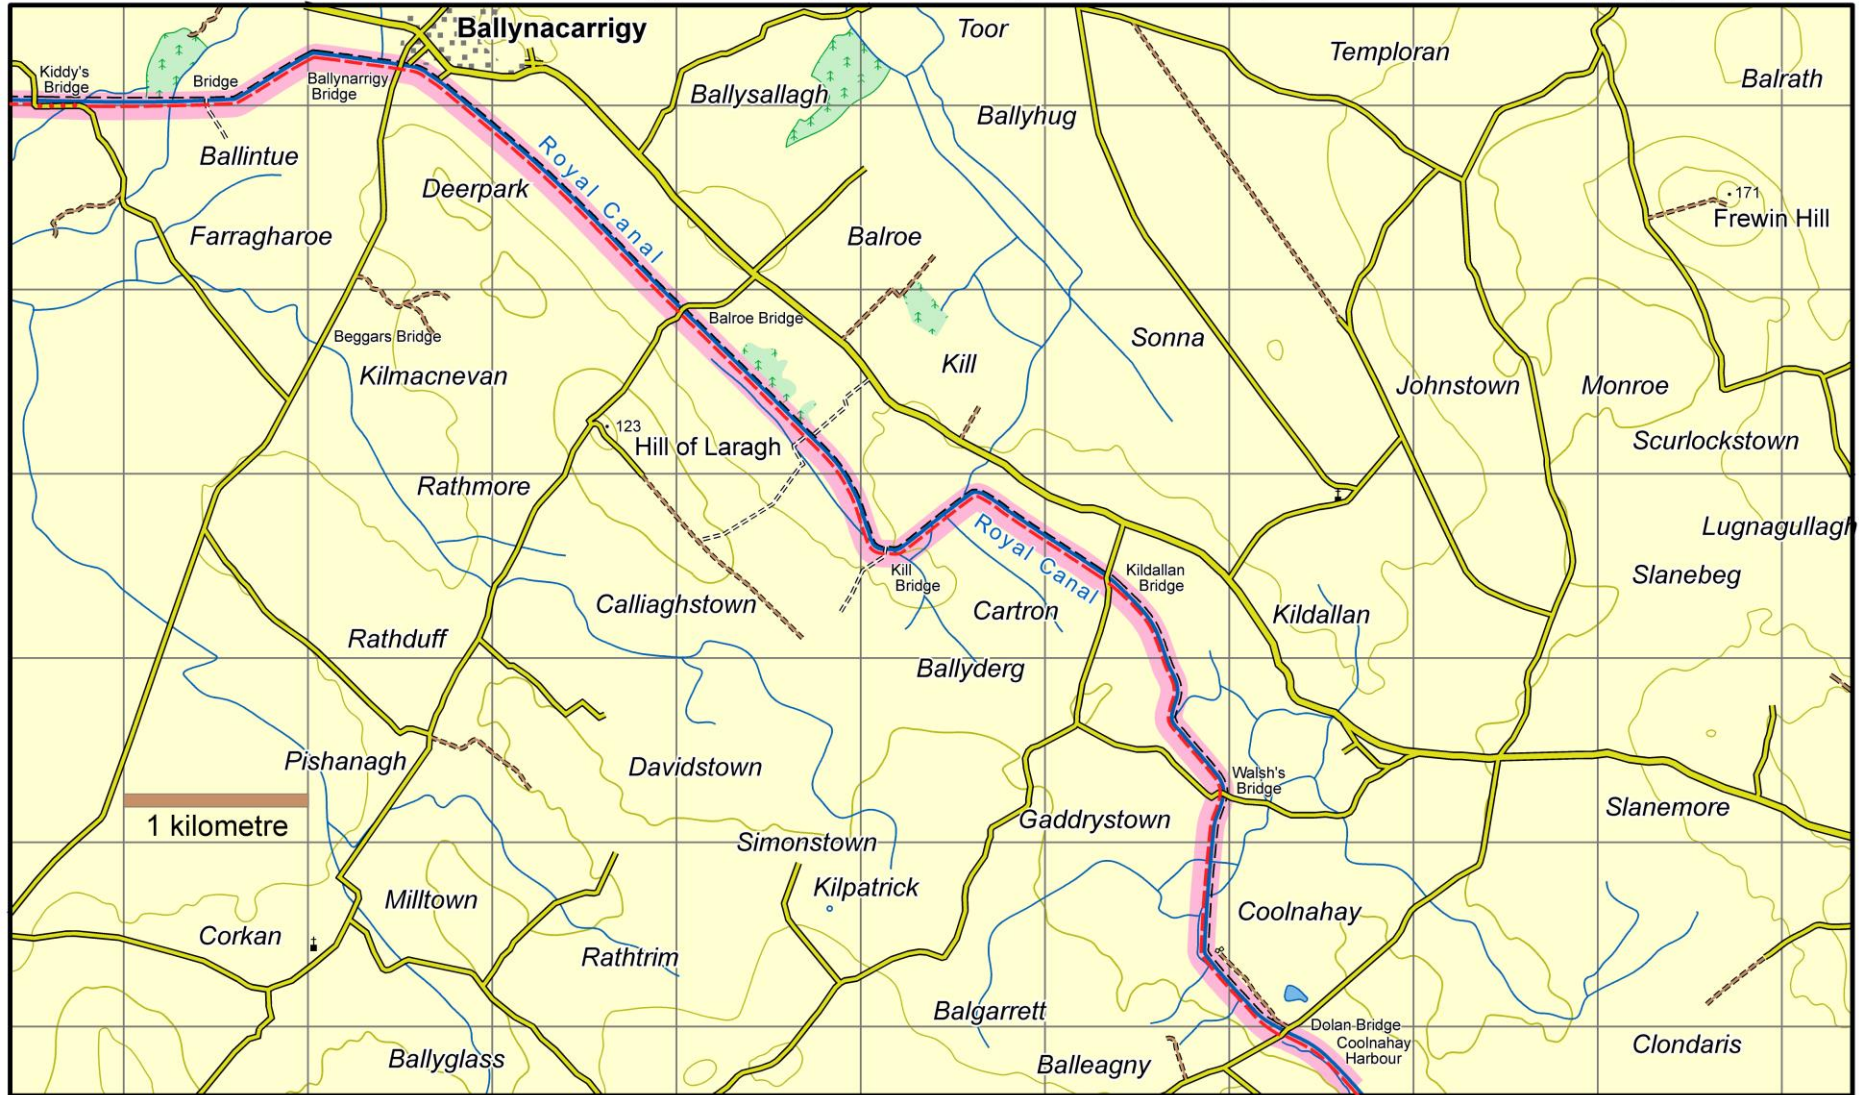

# National Famine Way : Map 7 Ballynacarrigy to Dolan Bridge

This map is made available from Sport Ireland Trails, produced by EastWest mapping. The map is intended for personal use only and should not be modified, republished or transmitted in any form without the permission of Sport Ireland Trails. The representation of a track or path on this map does not indicate a right of way. The map includes Ordnance Survey Ireland data made available for display under Permit No. 8658. (c) Ordnance Survey Ireland / Government of Ireland.