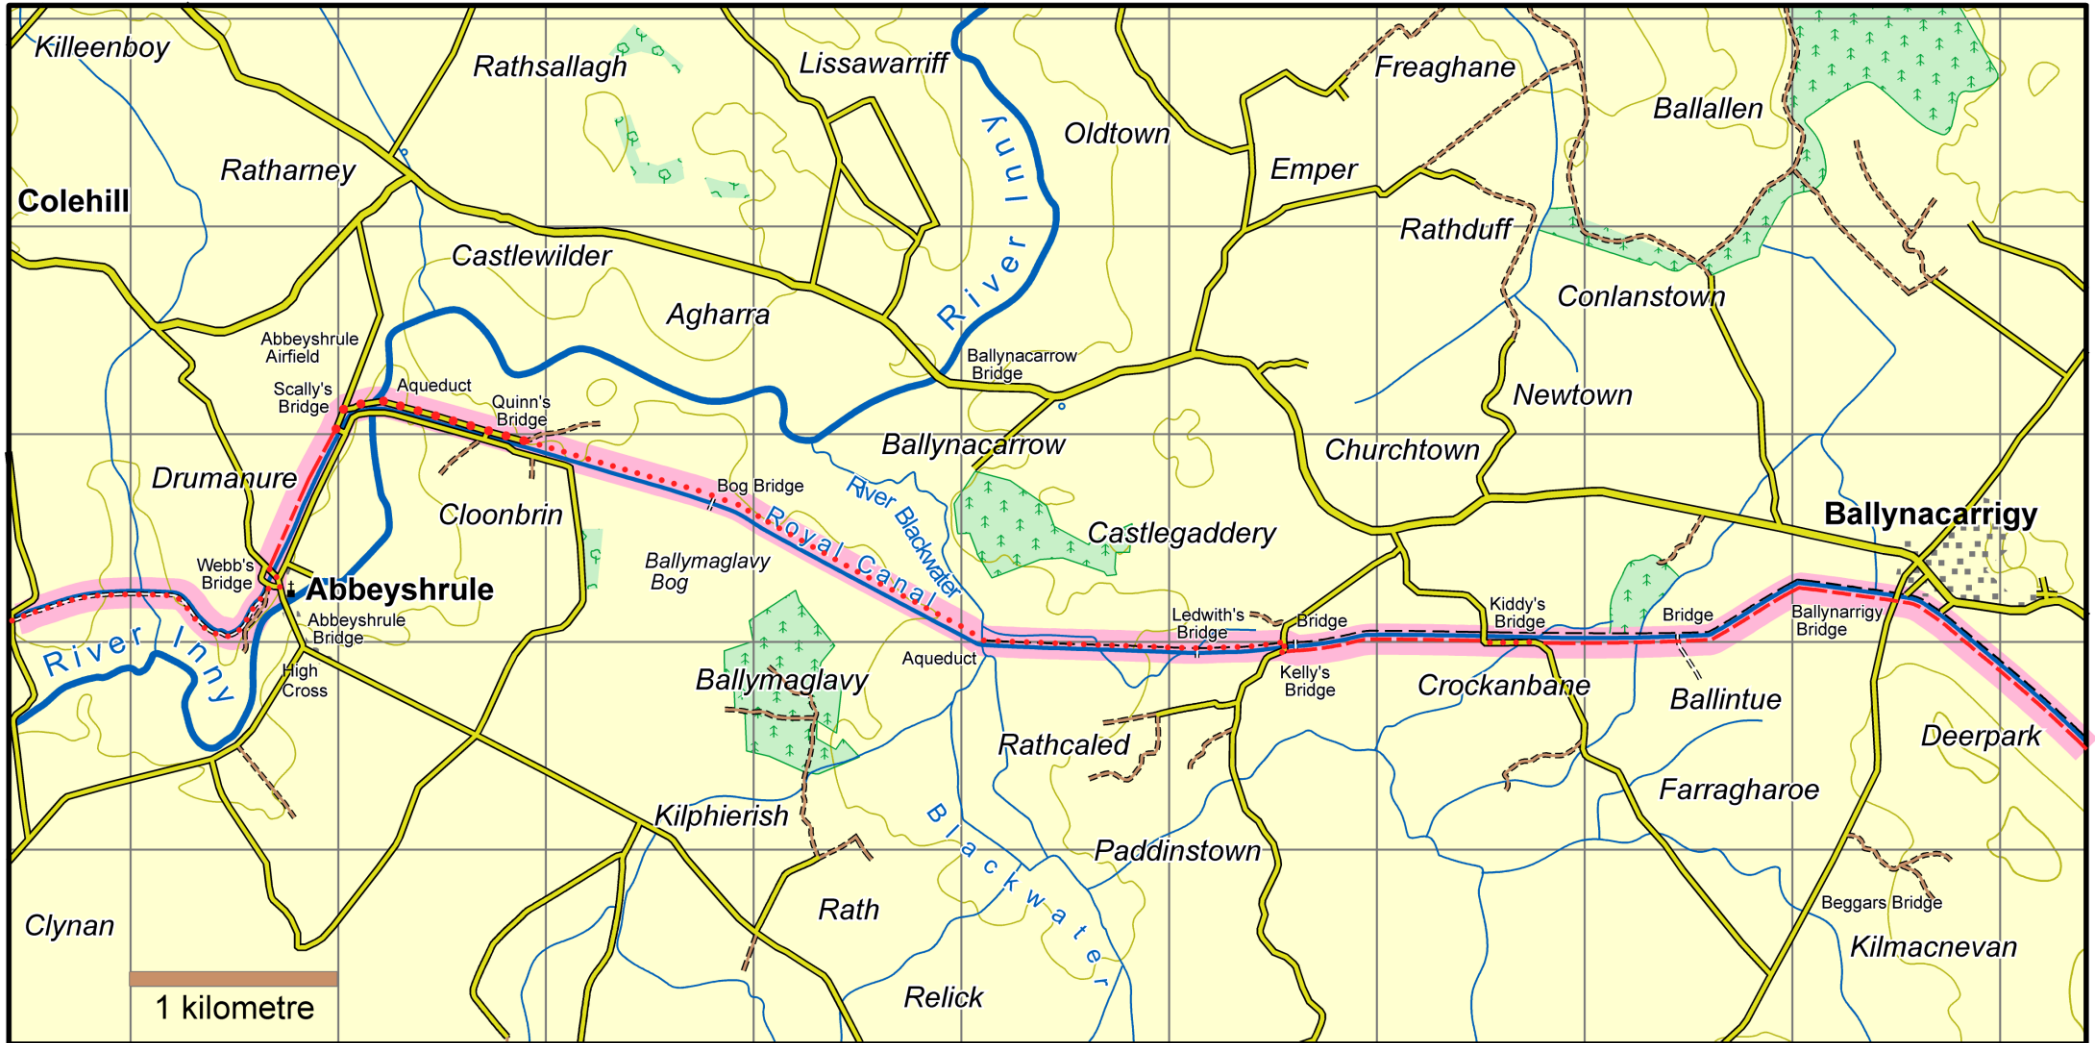

National Famine Way : Map 6 Abbeyshrule to Ballynacarrigy

This map is made available from Sport Ireland Trails, produced by EastWest mapping. The map is intended for personal use only and should not be modified, republished or transmitted in any form without the permission of Sport Ireland Trails. The representation of a track or path on this map does not indicate a right of way. The map includes Ordnance Survey Ireland data made available for display under Permit No. 8658. (c) Ordnance Survey Ireland / Government of Ireland.