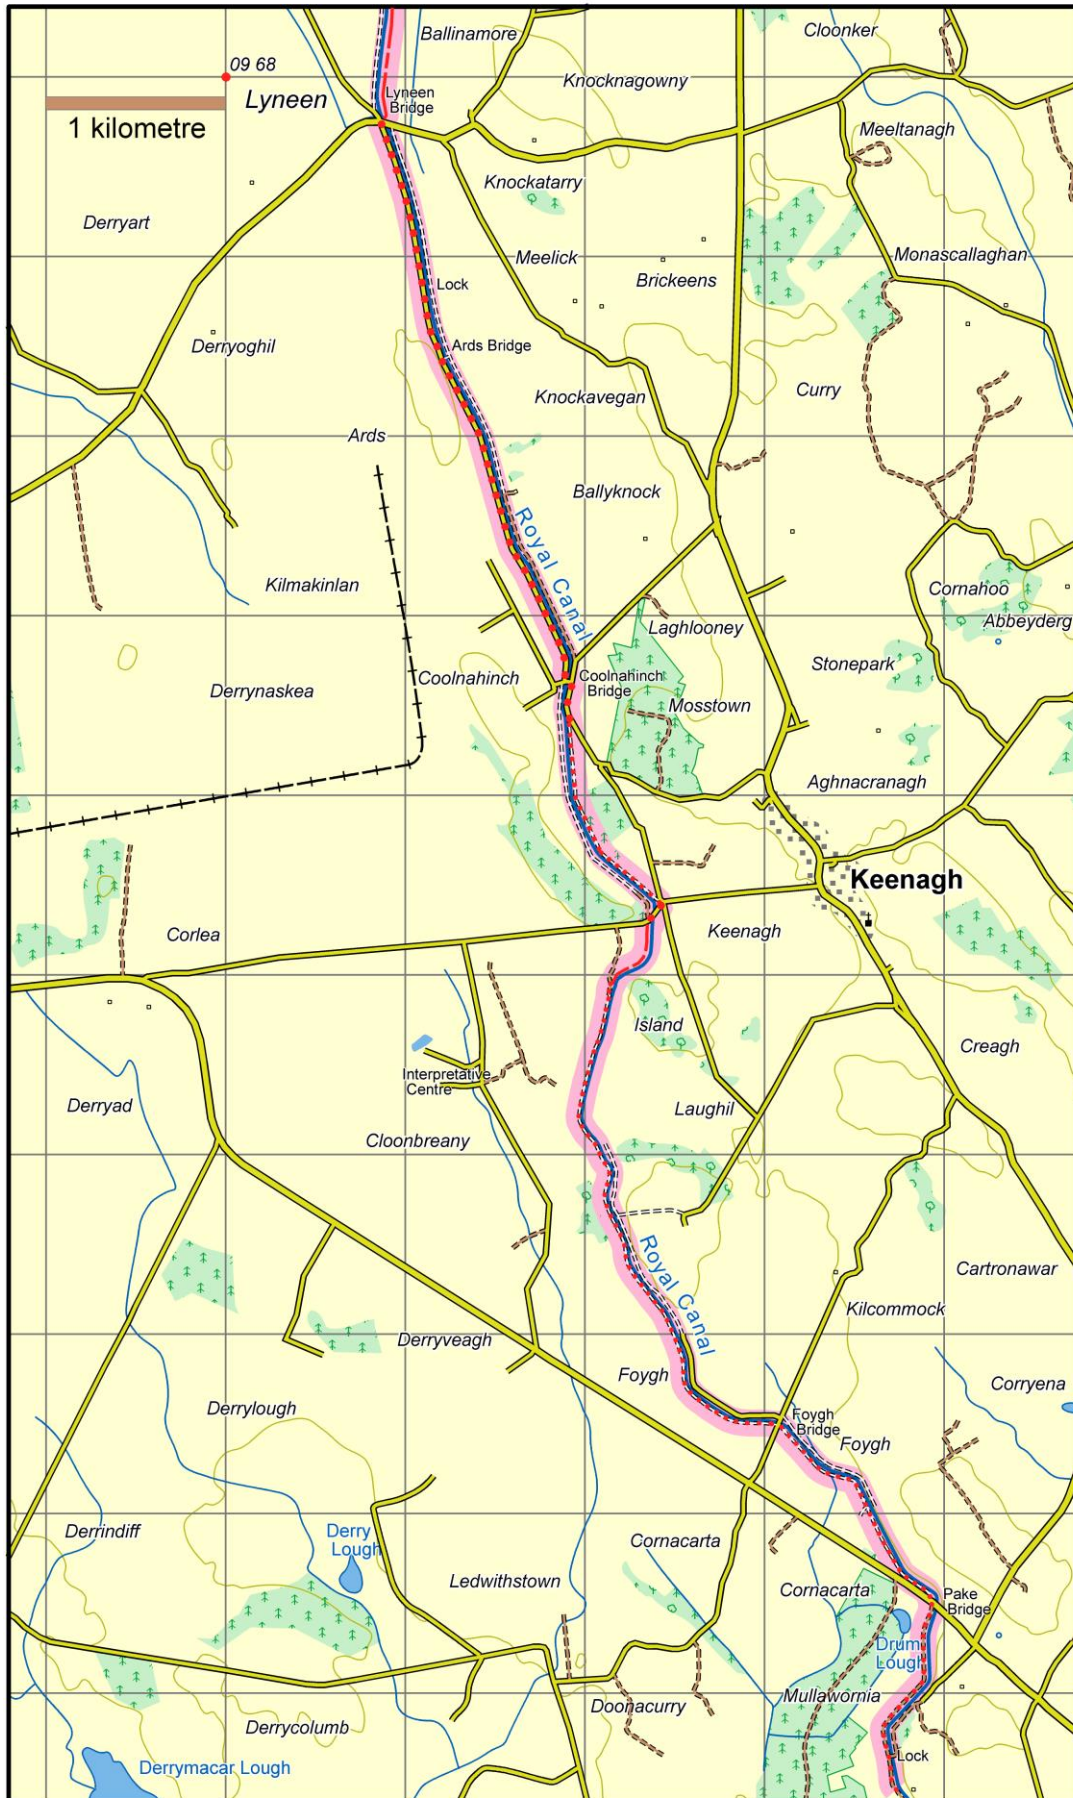

National Famine Way : Map 4 Lyneen to Drum Lough

This map is made available from Sport Ireland Trails, produced by EastWest mapping. The map is intended for personal use only and should not be modified, republished or transmitted in any form without the permission of Sport Ireland Trails. The representation of a track or path on this map does not indicate a right of way. The map includes Ordnance Survey Ireland data made available for display under Permit No. 8658. (c) Ordnance Survey Ireland / Government of Ireland.