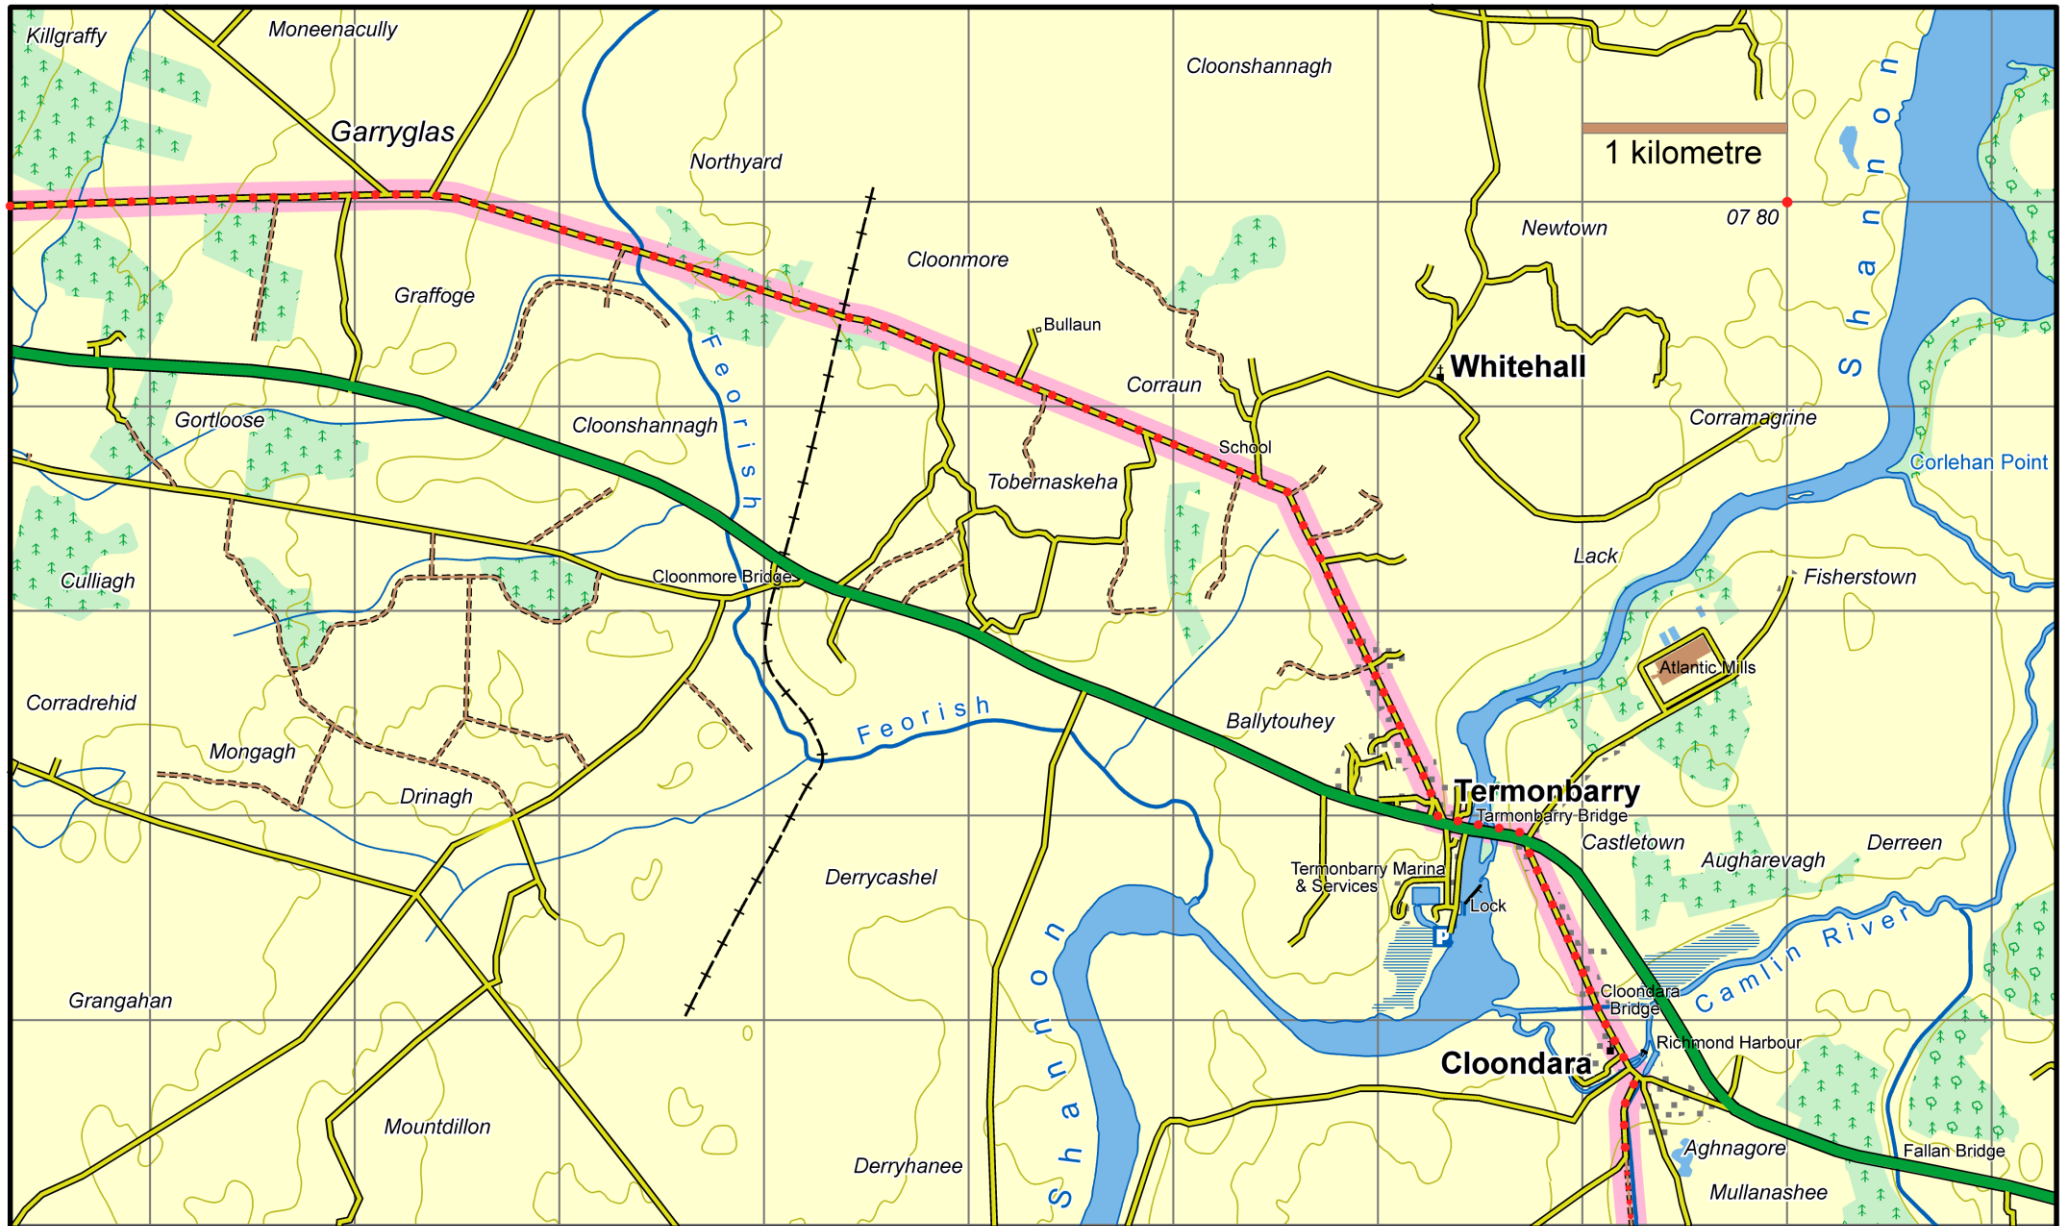

Map 2 National Famine Way: Garryglas to Cloondara

This map is made available from Sport Ireland Trails, produced by EastWest mapping. The map is intended for personal use only and should not be modified, republished or transmitted in any form without the permission of Sport Ireland Trails. The representation of a track or path on this map does not indicate a right of way.