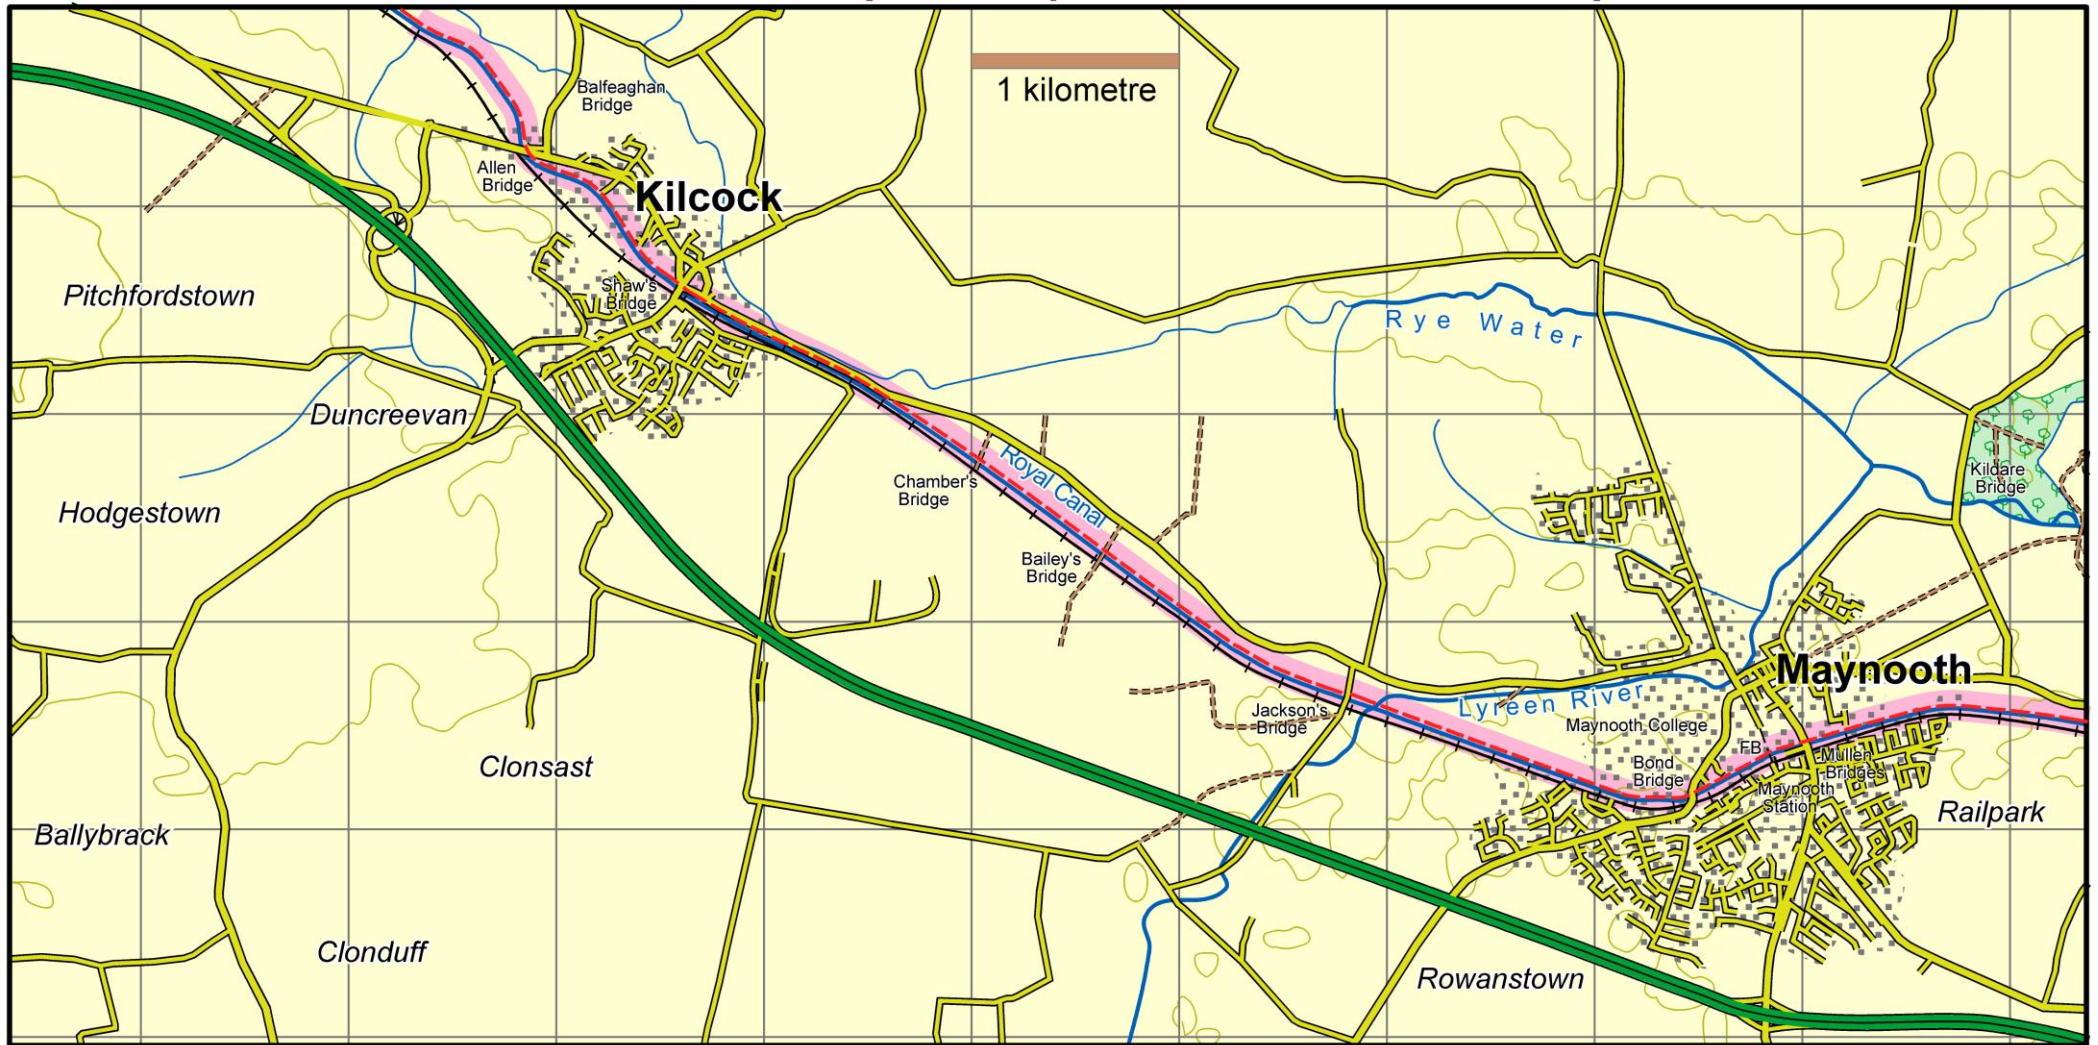

National Famine Way : Map 14 Kilcock to Maynooth

This map is made available from Sport Ireland Trails, produced by EastWest mapping. The map is intended for personal use only and should not be modified, republished or transmitted in any form without the permission of Sport Ireland Trails. The representation of a track or path on this map does not indicate a right of way. The map includes Ordnance Survey Ireland data made available for display under Permit No. 8658. (c) Ordnance Survey Ireland / Government of Ireland.