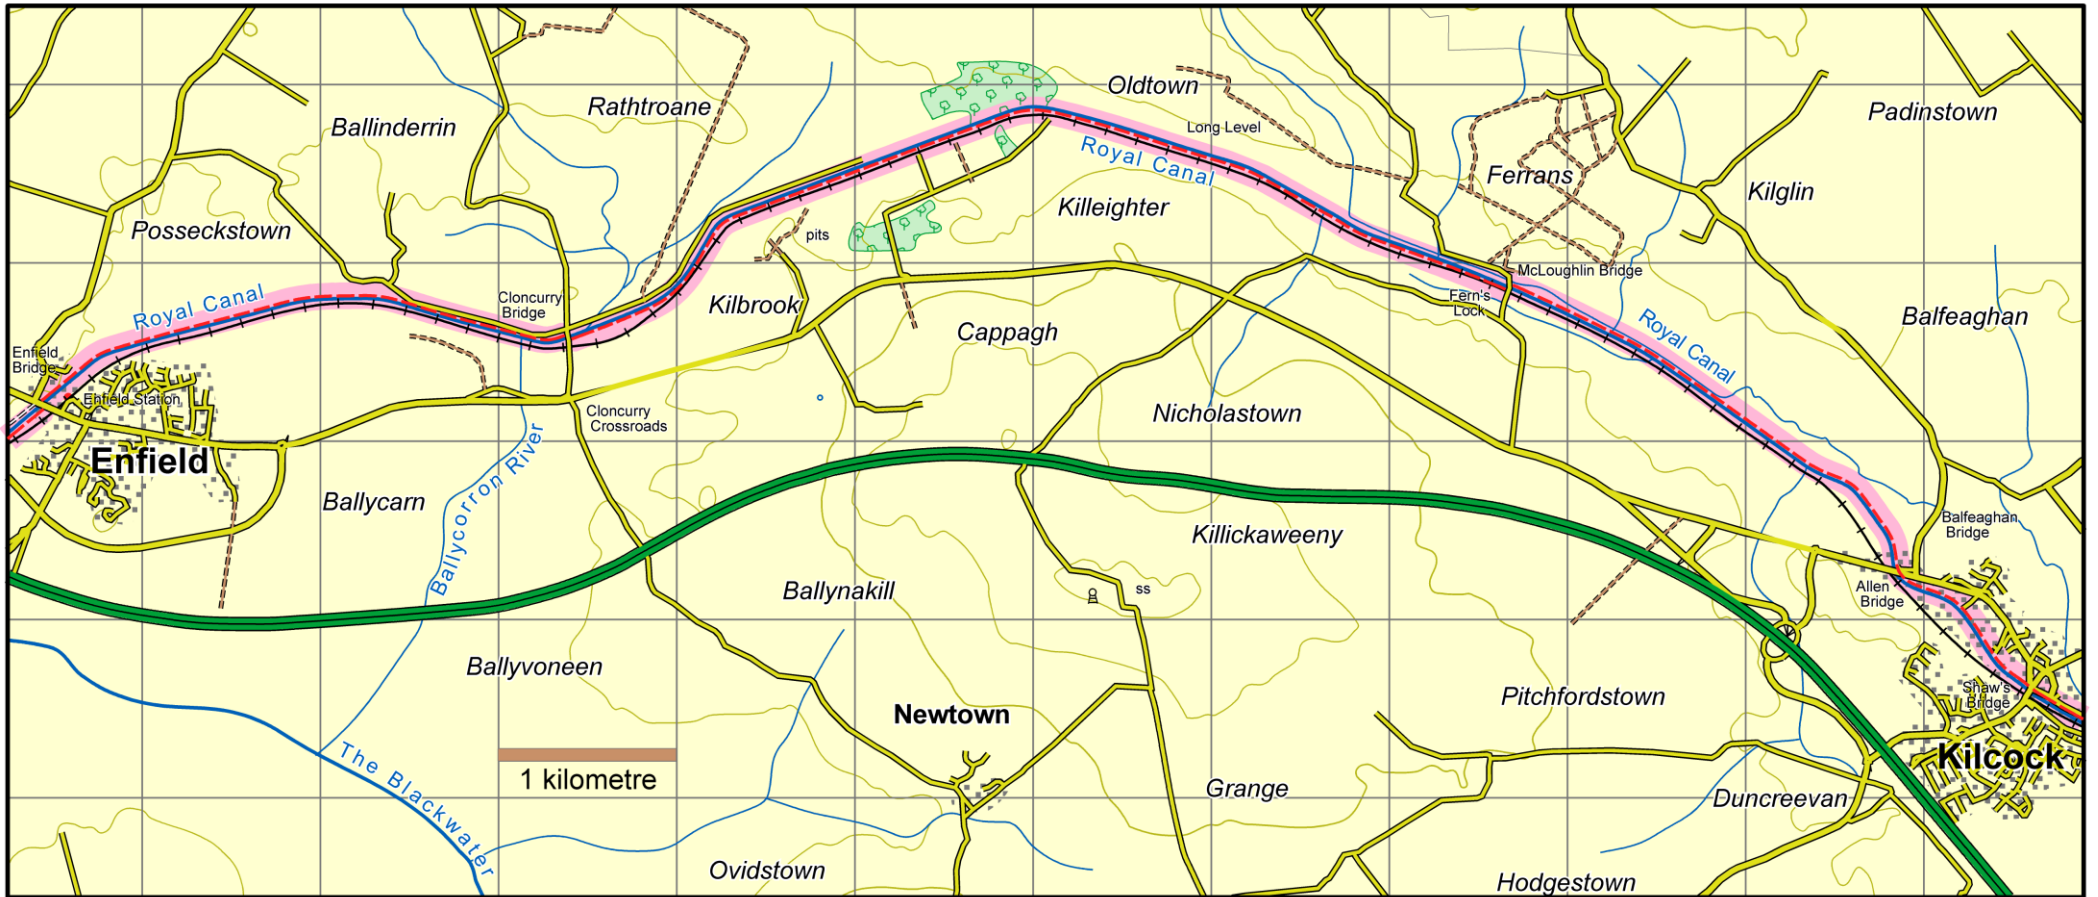

## National Famine Way : Map 13 Enfield to Kilcock

This map is made available from Sport Ireland Trails, produced by EastWest mapping. The map is intended for personal use only and should not be modified, republished or transmitted in any form without the permission of Sport Ireland Trails. The representation of a track or path on this map does not indicate a right of way. The map includes Ordnance Survey Ireland data made available for display under Permit No. 8658. (c) Ordnance Survey Ireland / Government of Ireland.