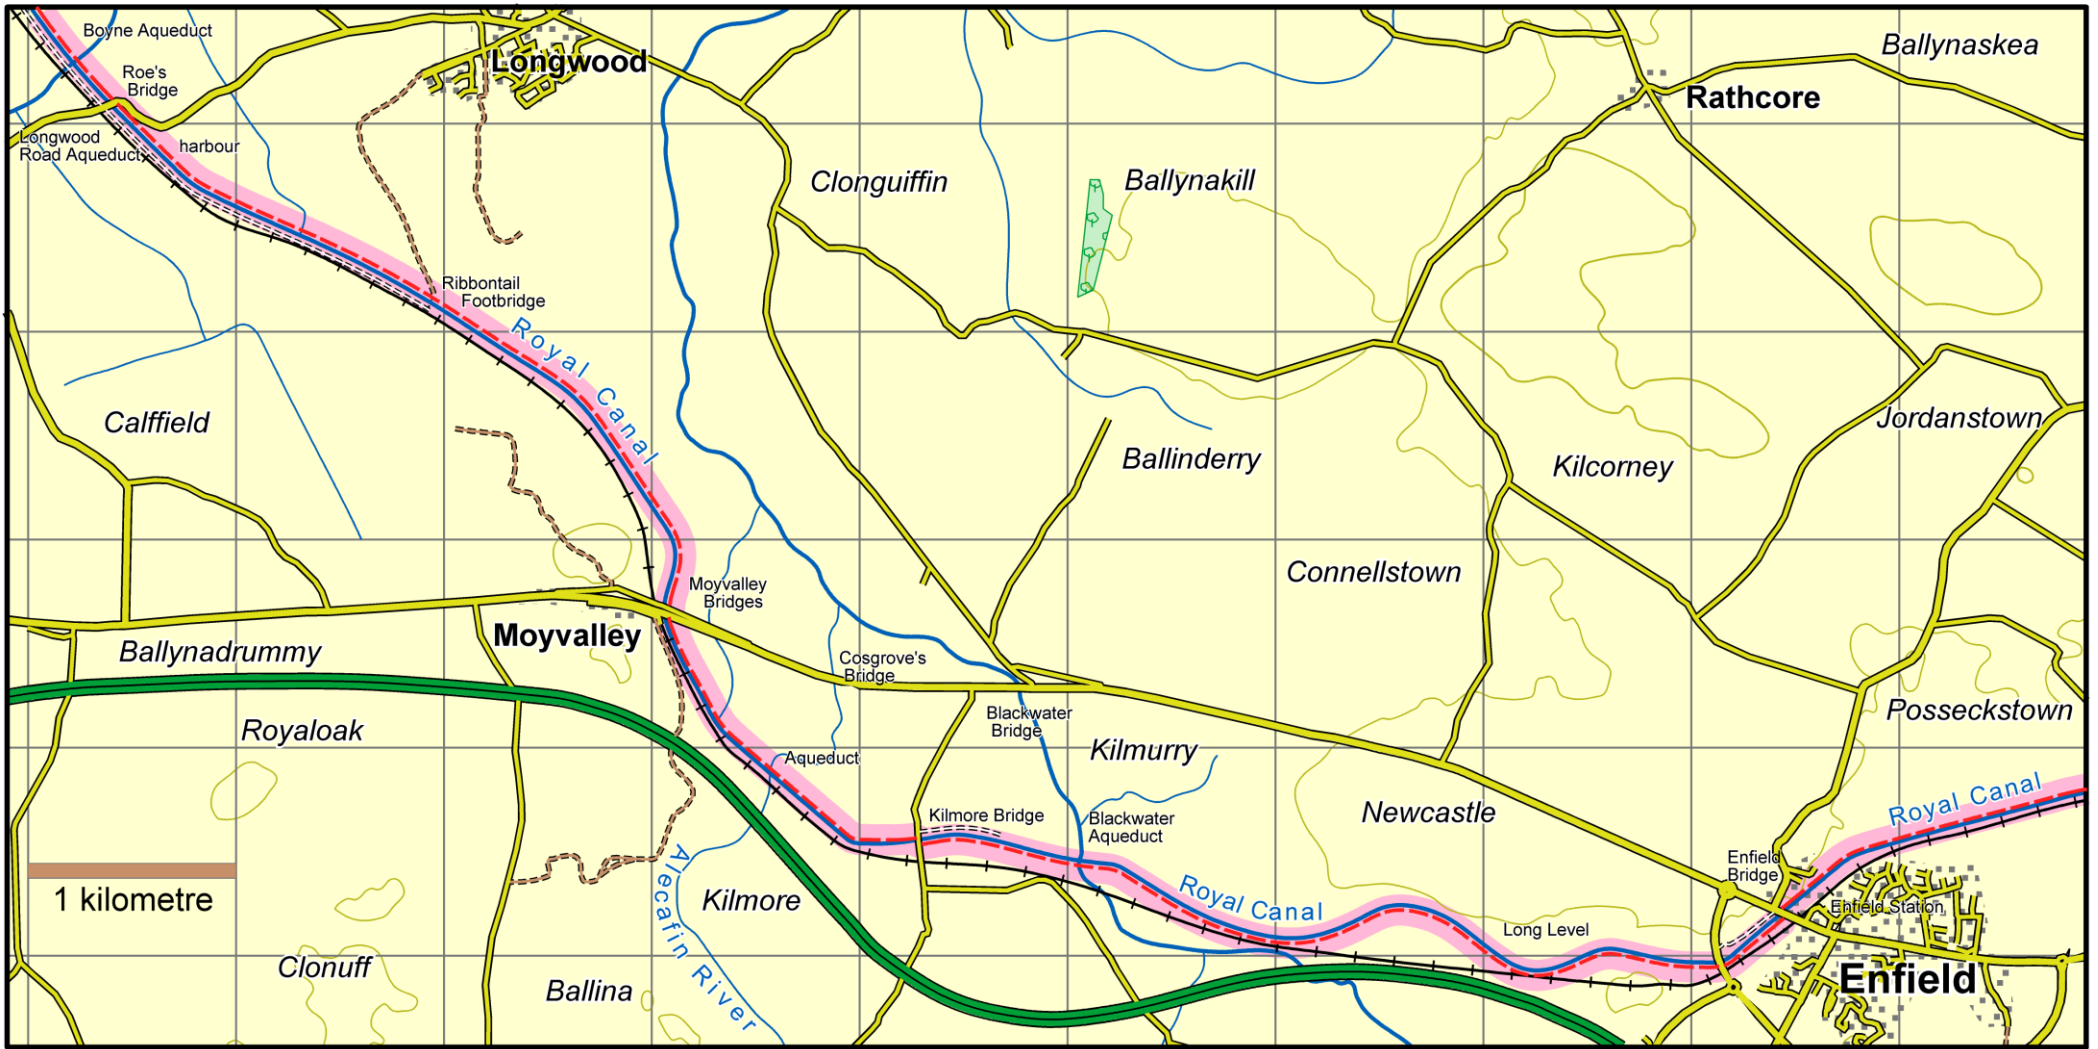

National Famine Way : Map 12 Longwood to Enfield

This map is made available from Sport Ireland Trails, produced by EastWest mapping. The map is intended for personal use only and should not be modified, republished or transmitted in any form without the permission of Sport Ireland Trails. The representation of a track or path on this map does not indicate a right of way. The map includes Ordnance Survey Ireland data made available for display under Permit No. 8658. (c) Ordnance Survey Ireland / Government of Ireland.