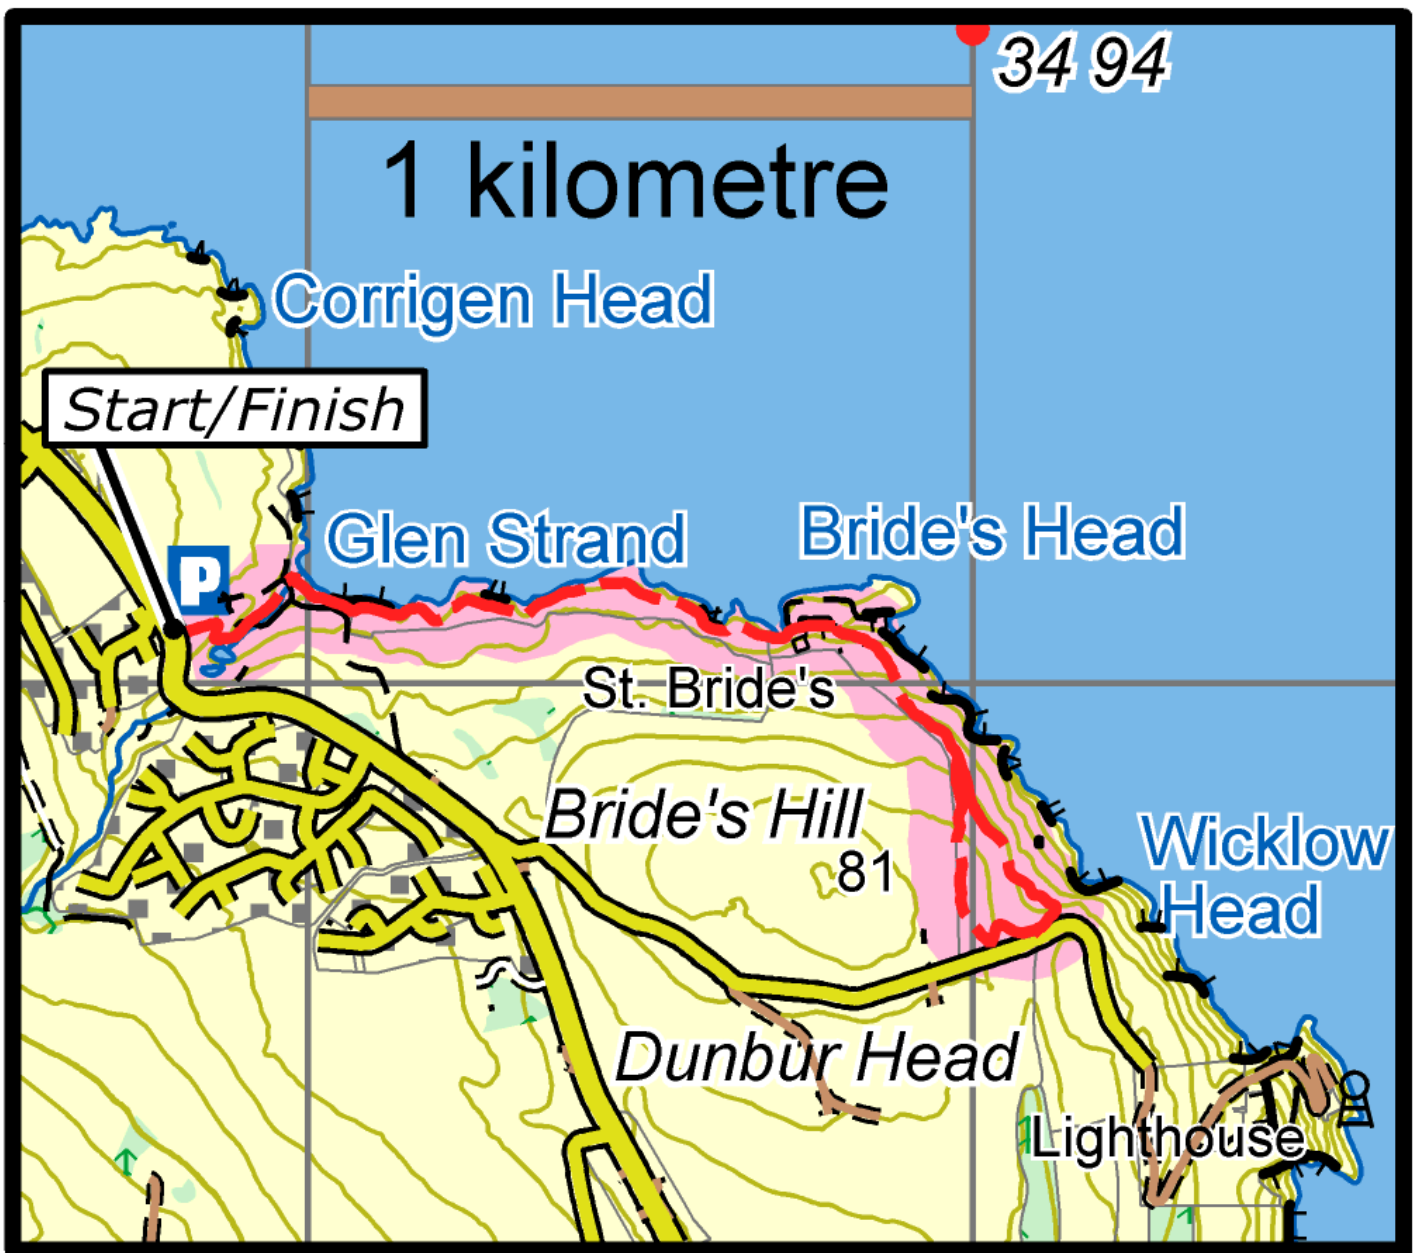

Glen Beach Cliff Walk

This map is made available from Sport Ireland Trails, produced by EastWest mapping. The map is intended for personal use only and should not be modified, republished or transmitted in any form without the permission of Sport Ireland Trails. The representation of a track or path on this map does not indicate a right of way.