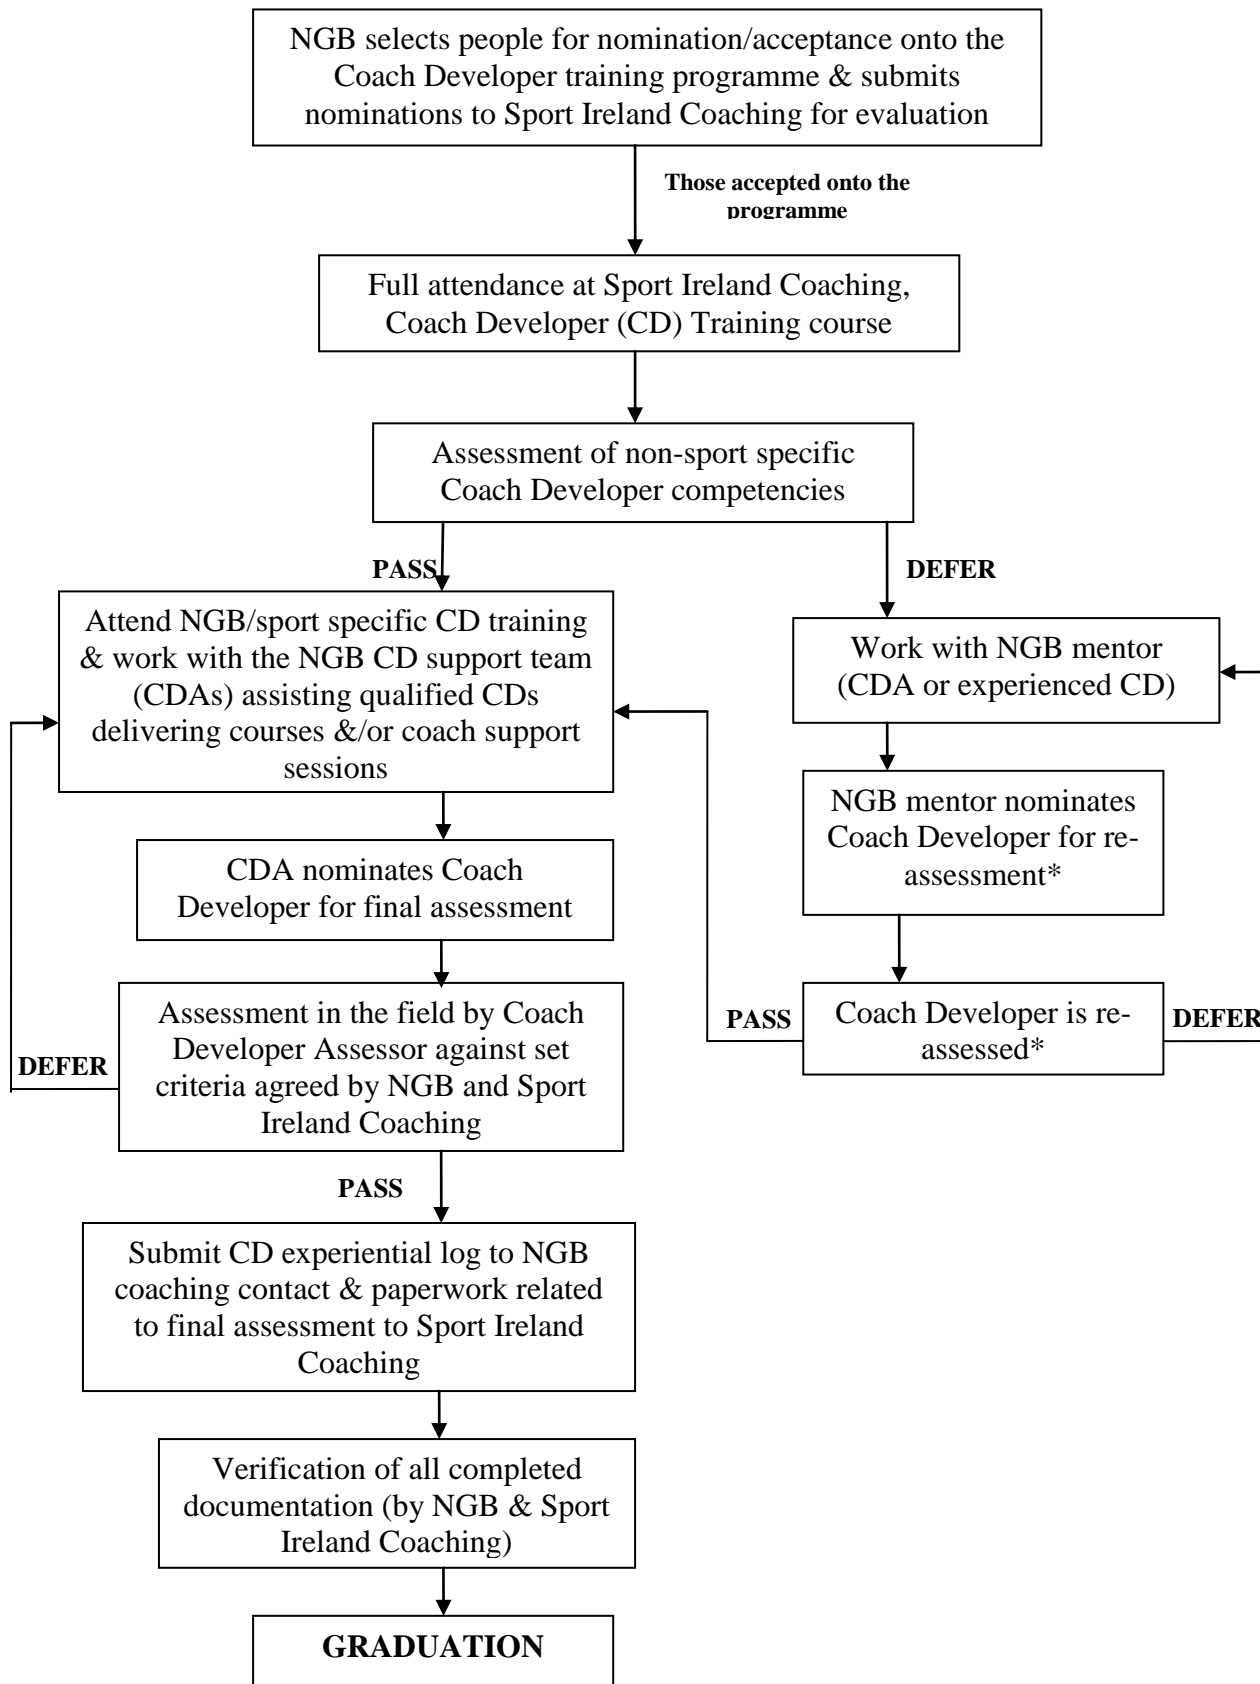

Overview of Coach Developer Training

* Re-assessment must take place within 12 months of CD training course