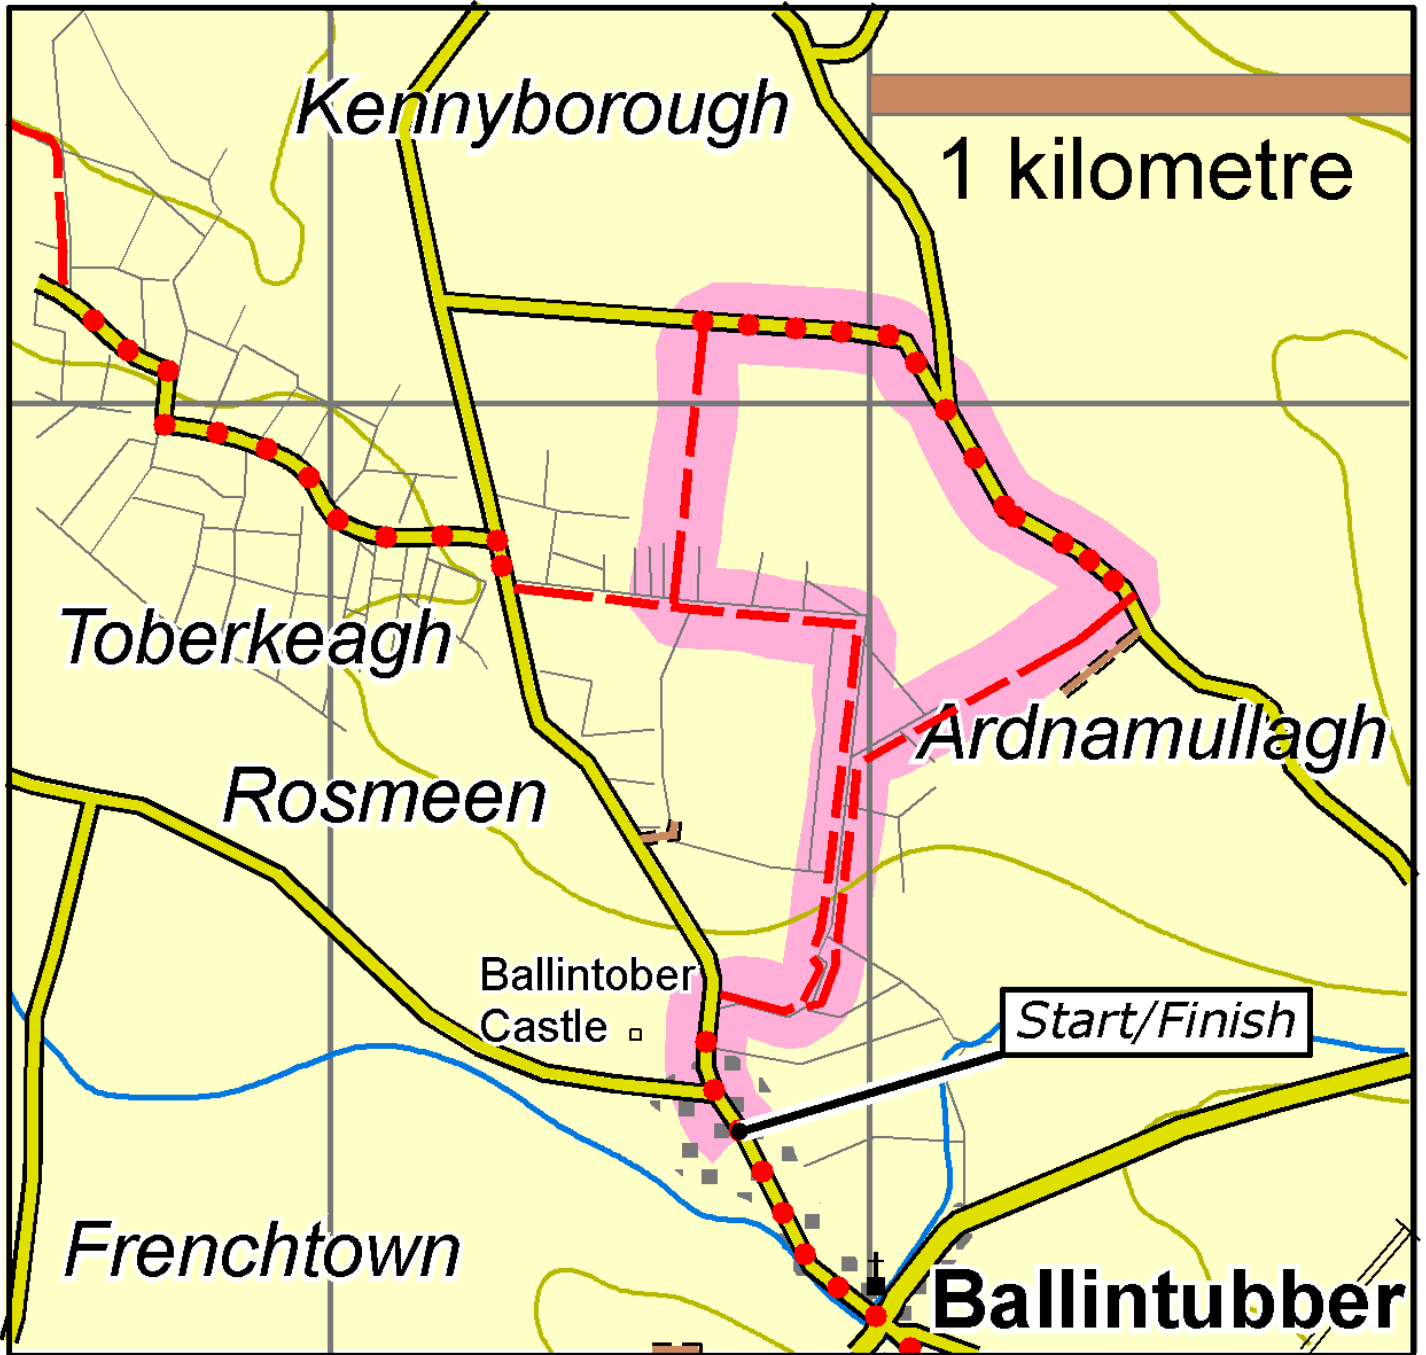

# *Ballintubber Rambling Trail*

This map is made available from Sport Ireland Trails, produced by EastWest mapping. The map is intended for personal use only and should not be modified, republished or transmitted in any form without the permission of Sport Ireland Trails. The representation of a track or path on this map does not indicate a right of way. The map includes Ordnance Survey Ireland data made available for display under Permit No. 8658. (c) Ordnance Survey Ireland / Government of Ireland.