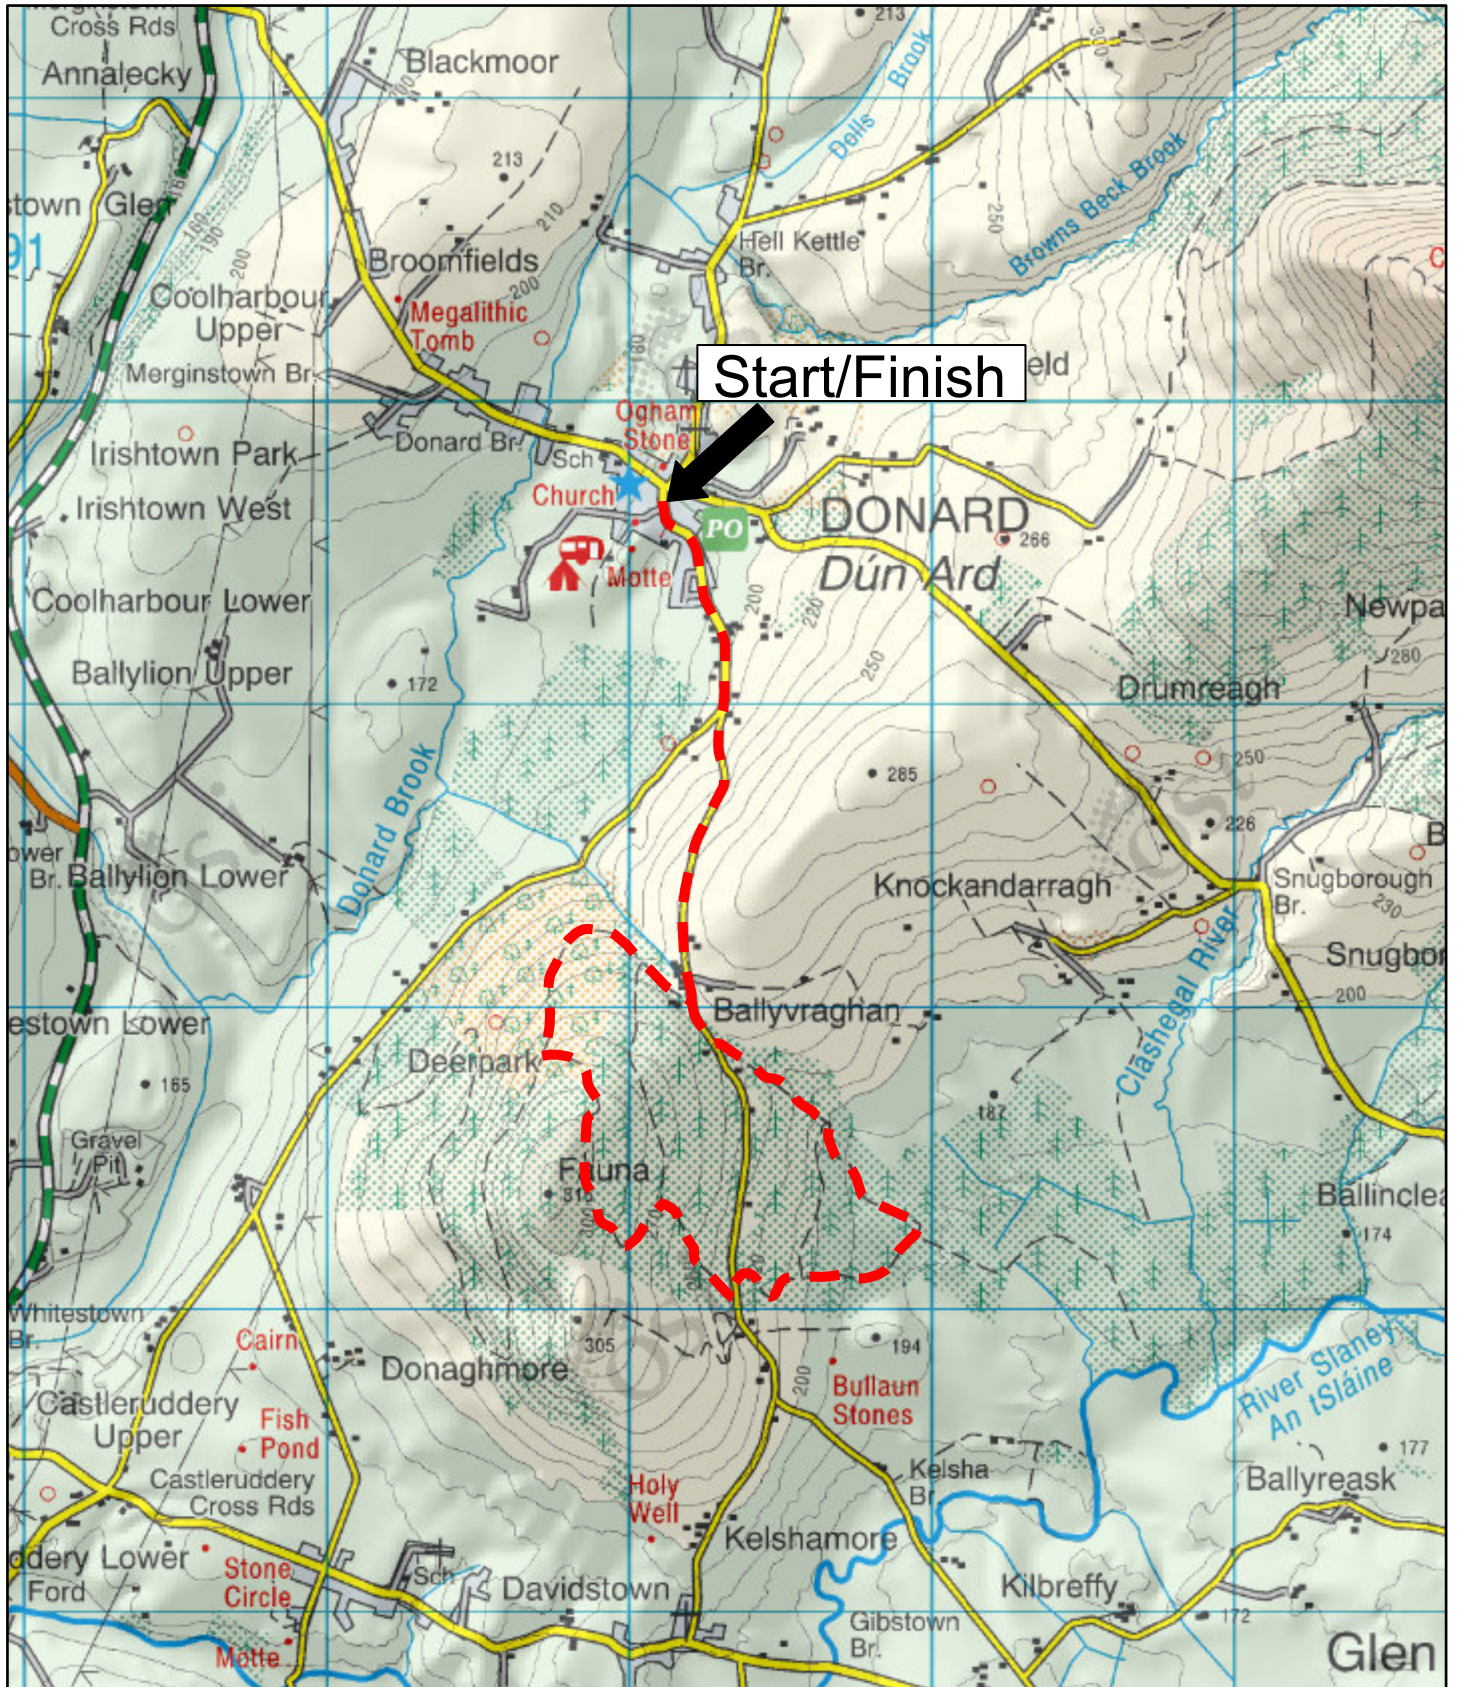

Fauna Loop Map

12/9/2022, 10:43:29 PM

— Trail

© Ordnance Survey Ireland

Sport Ireland Outdoors
© Ordnance Survey Ireland/Government of Ireland - CYAL50264039