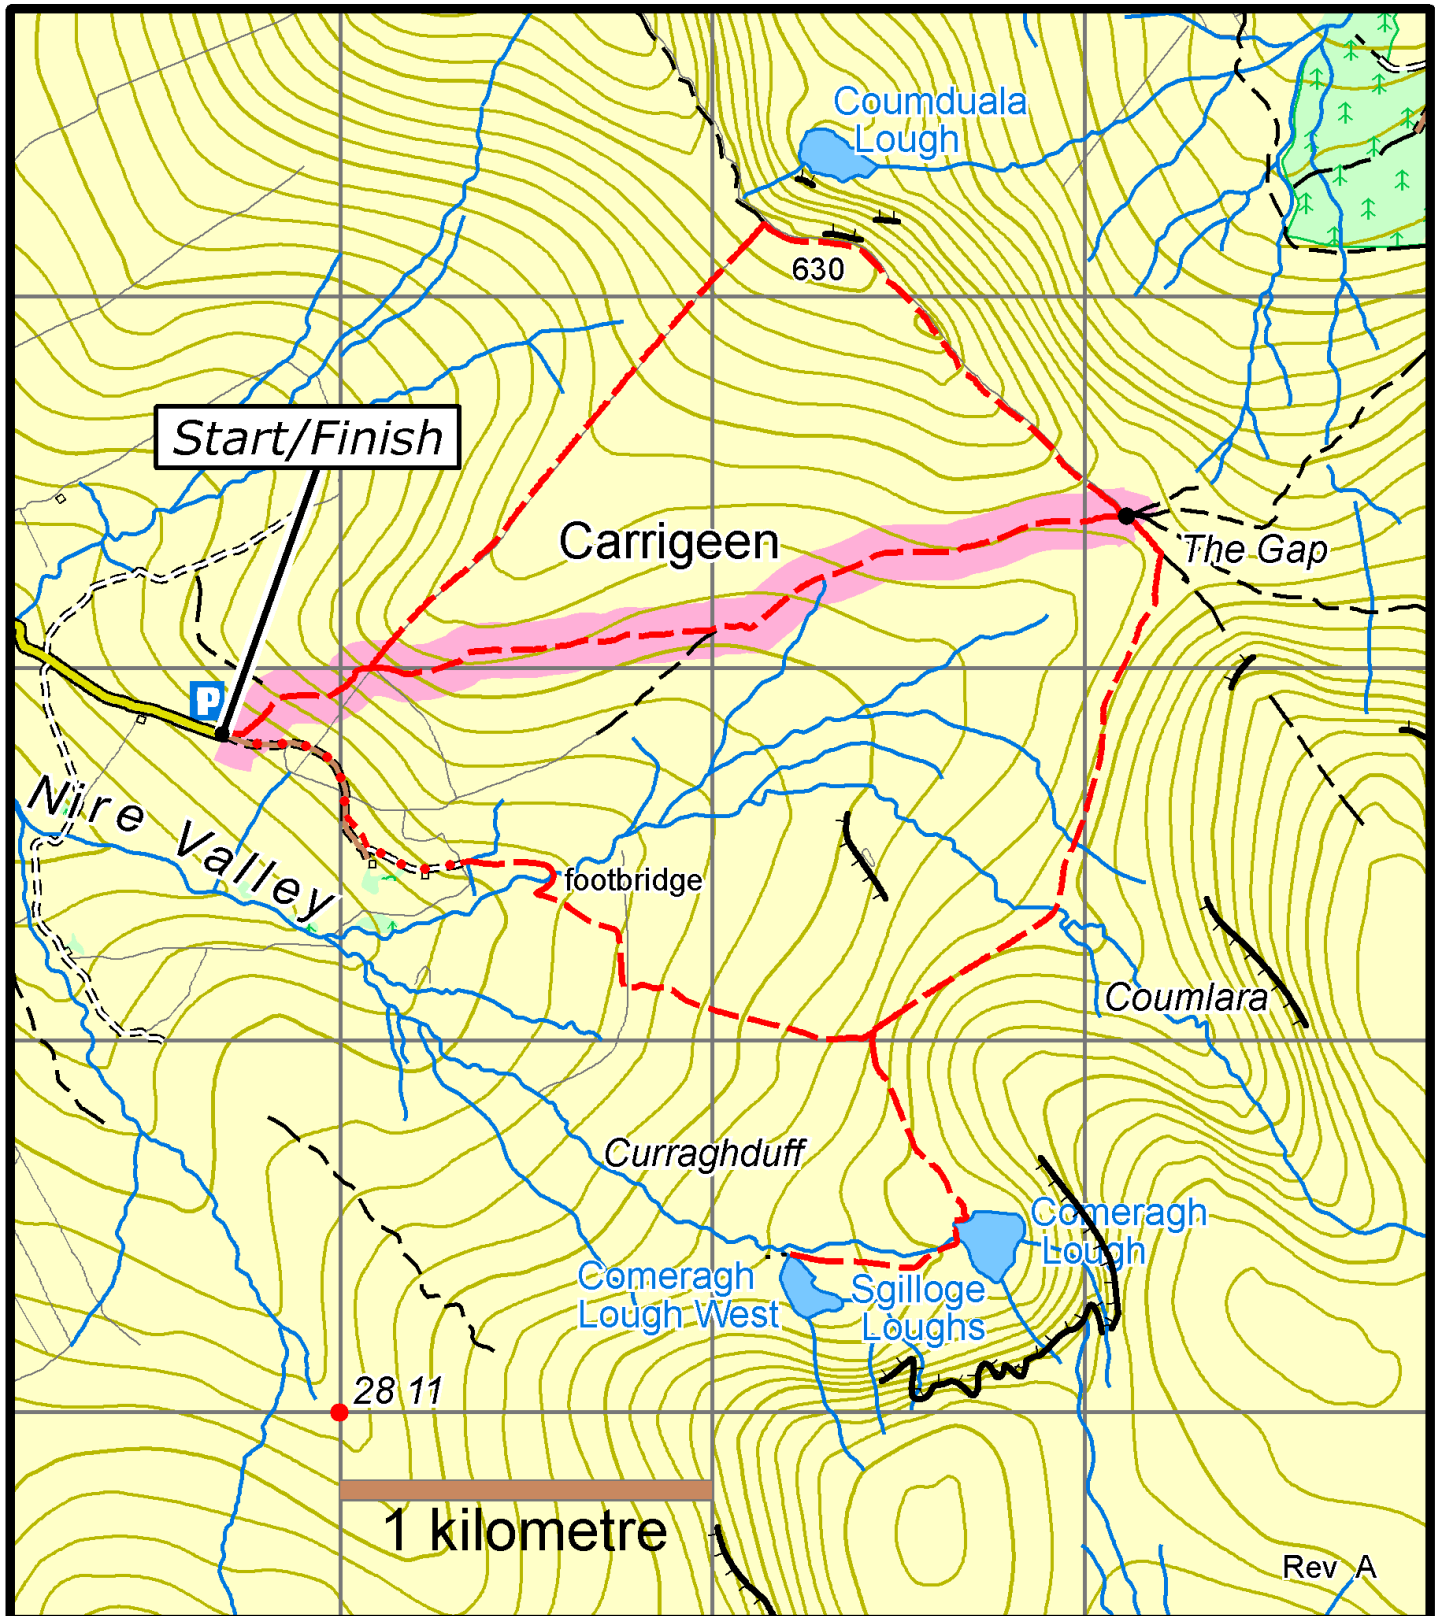

# Nire Valley Trails - Gap Walk

This map is made available from Sport Ireland Outdoors, produced by EastWest mapping. The map is intended for personal use only and should not be modified, republished or transmitted in any form without the permission of Sport Ireland Outdoors. The representation of a track or path on this map does not indicate a right of way. The map includes Ordnance Survey Ireland data made available for display under Permit No. 8658. (c) Ordnance Survey Ireland / Government of Ireland.