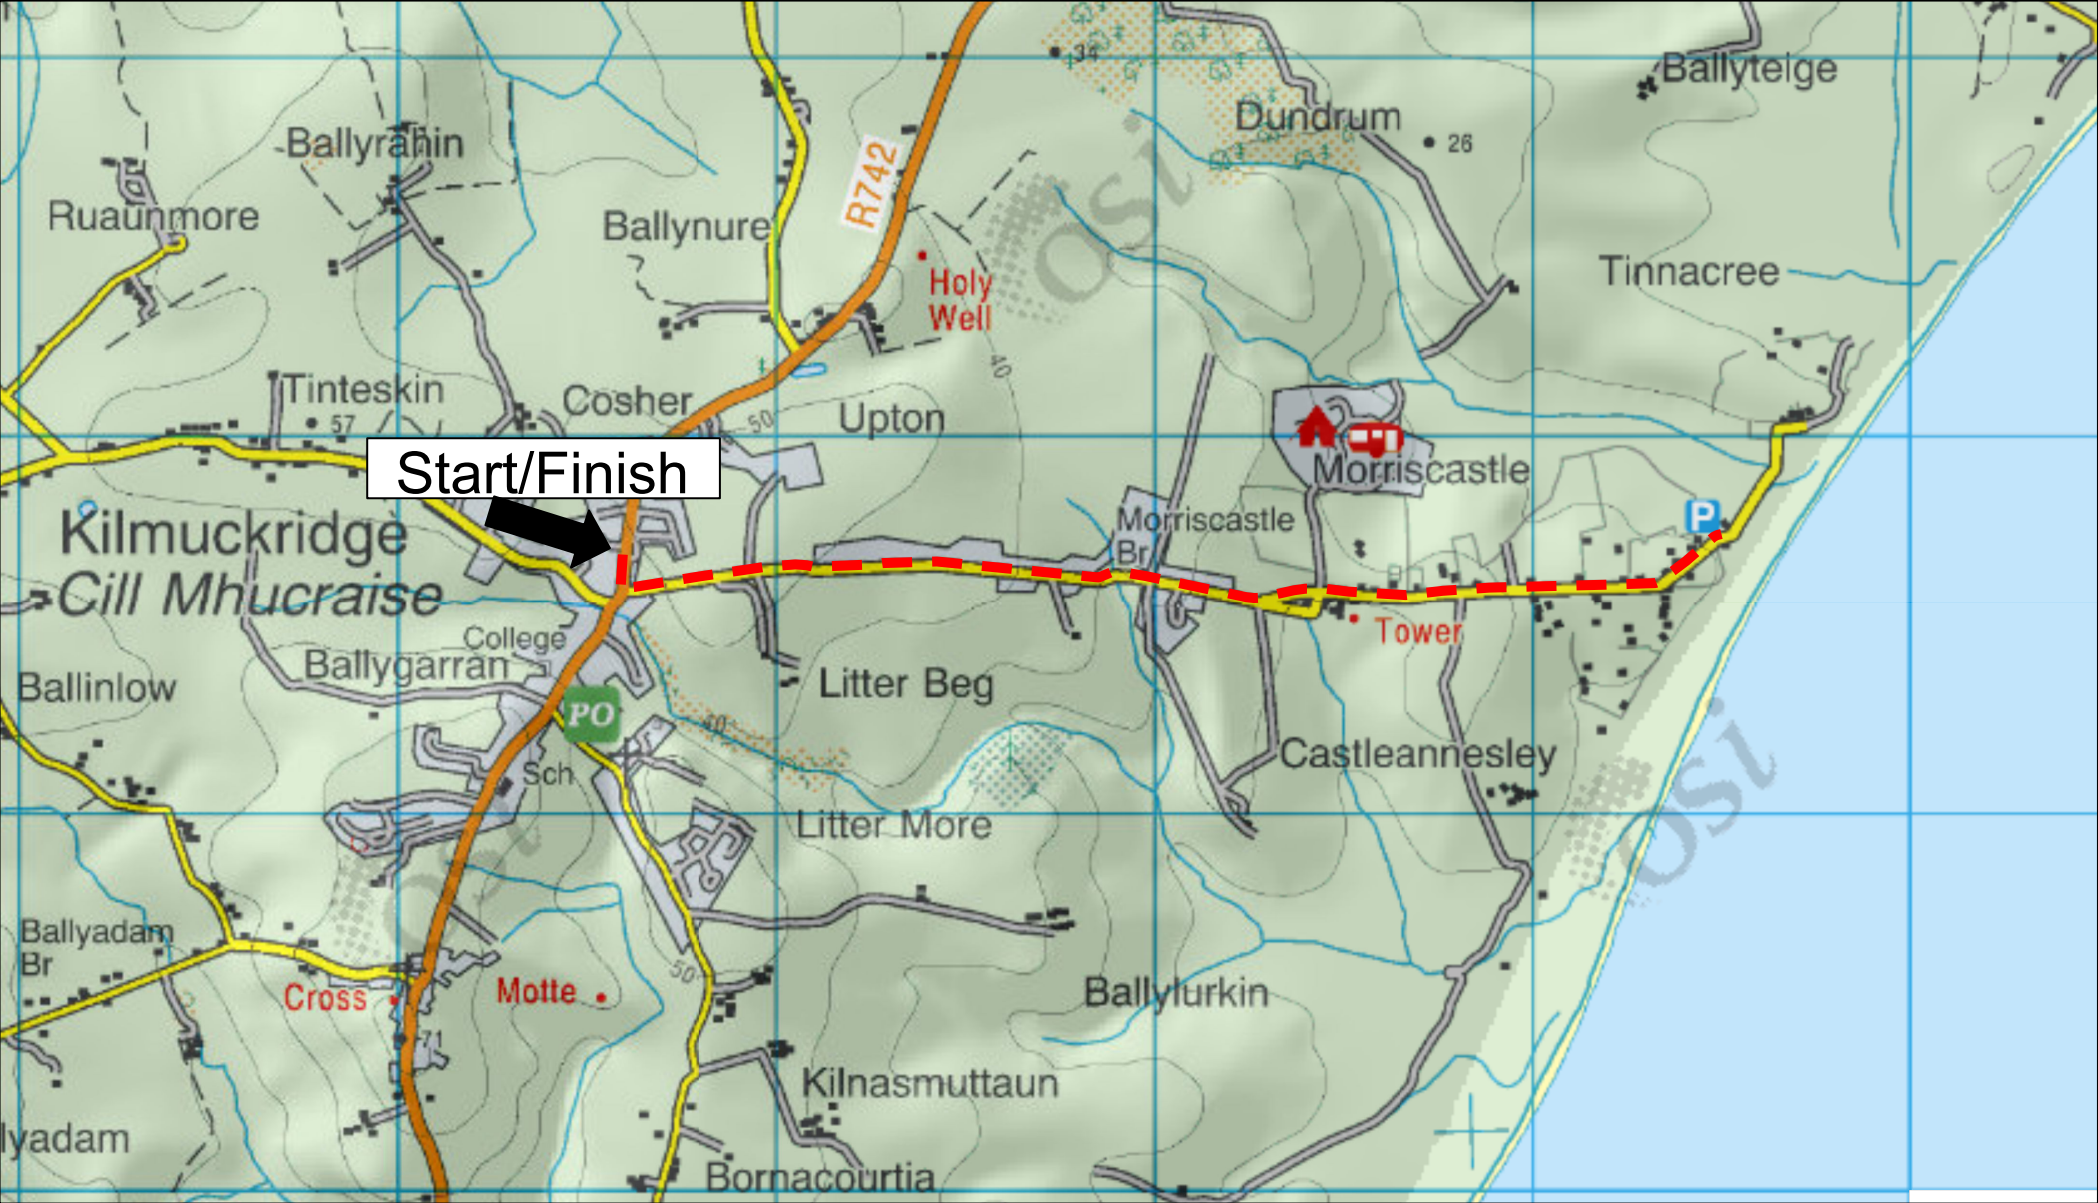

Kilmuckridge Heritage Trail Map

1/18/2022, 5:53:37 PM

— Trail