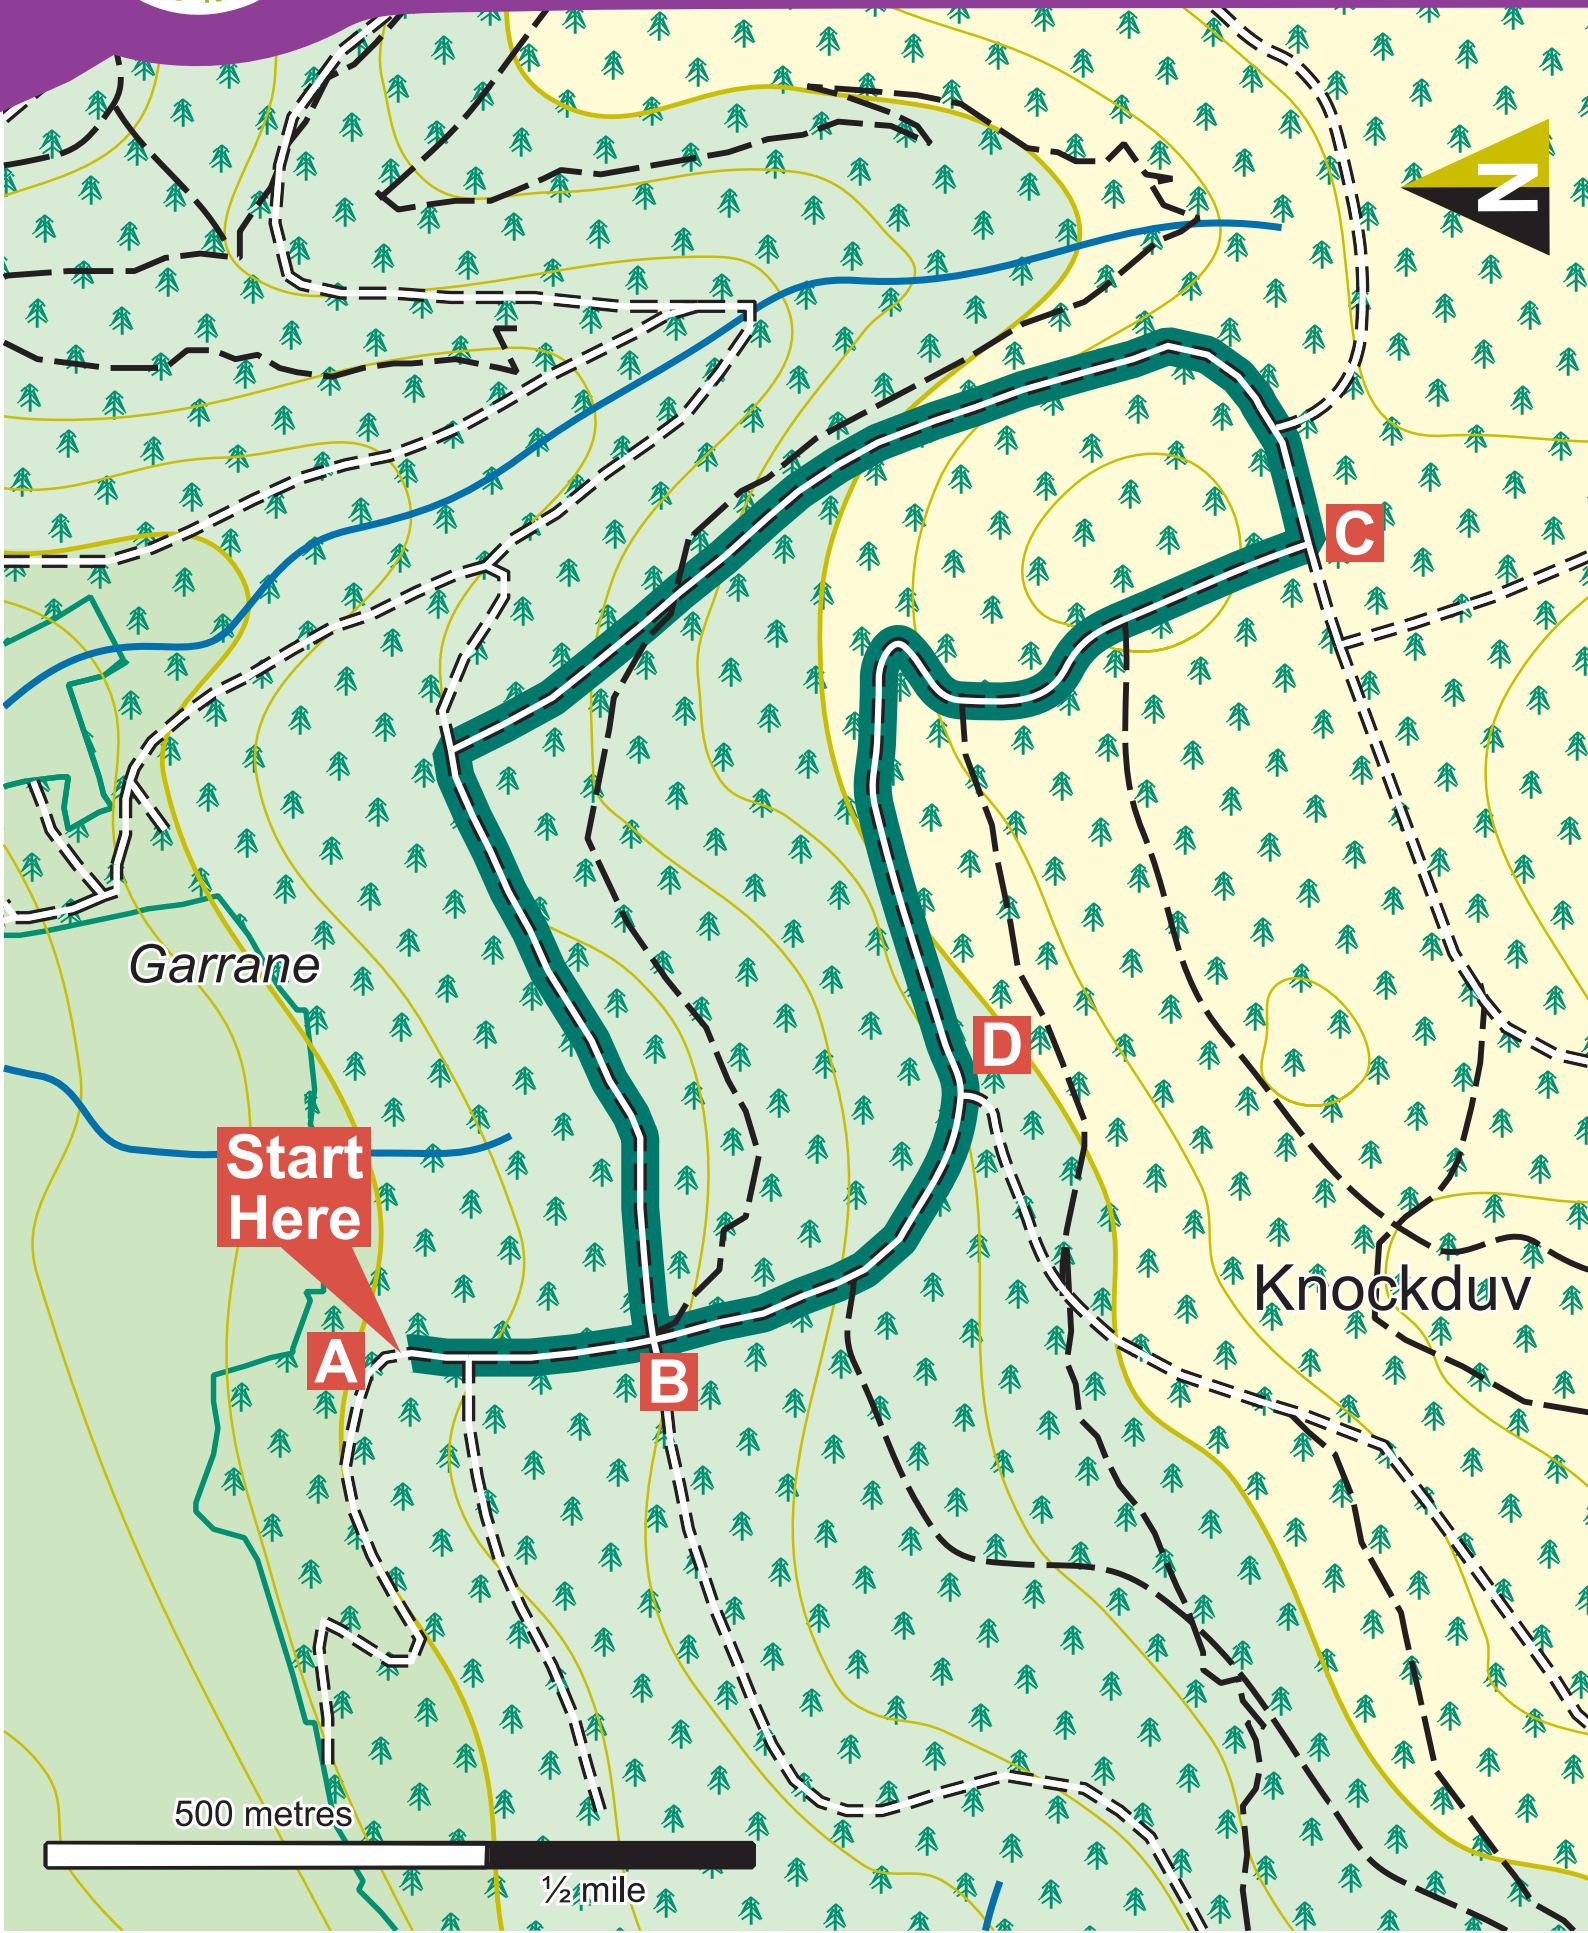

Trailhead 85

Loop 85A

Knockdov Loop

Start Here

A

B

D

C

Garrane

Knockdov

500 metres

1/2 mile