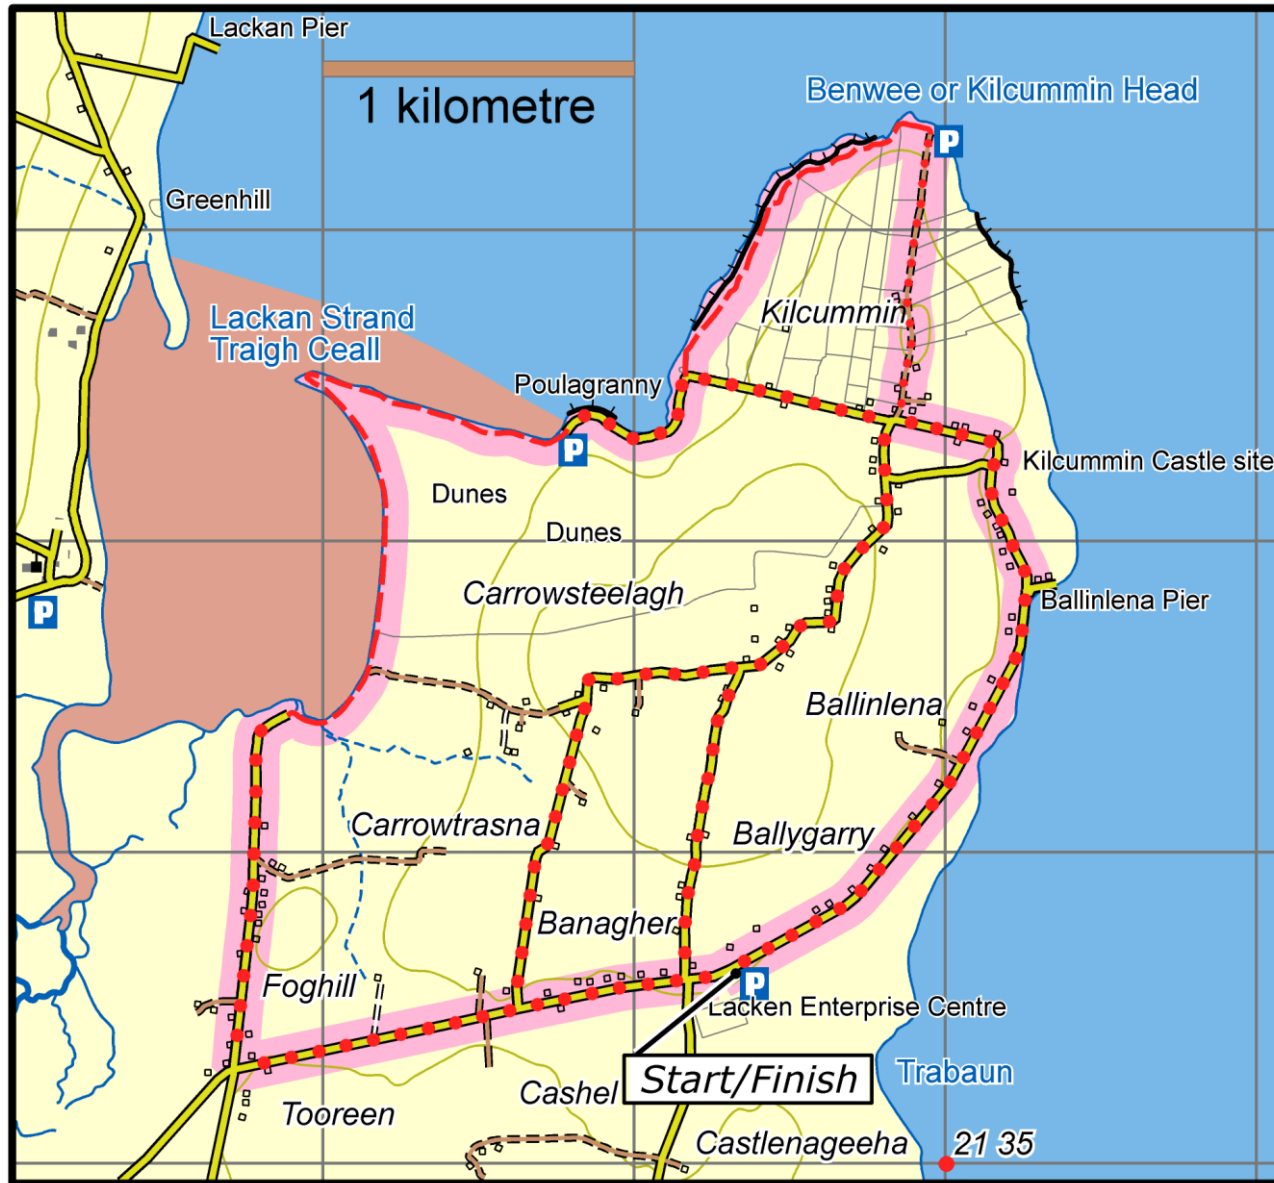

Red Loop

This map is made available from Sport Ireland Trails, produced by EastWest mapping. The map is intended for personal use only and should not be modified, republished or transmitted in any form without the permission of Sport Ireland Trails. The representation of a track or path on this map does not indicate a right of way.