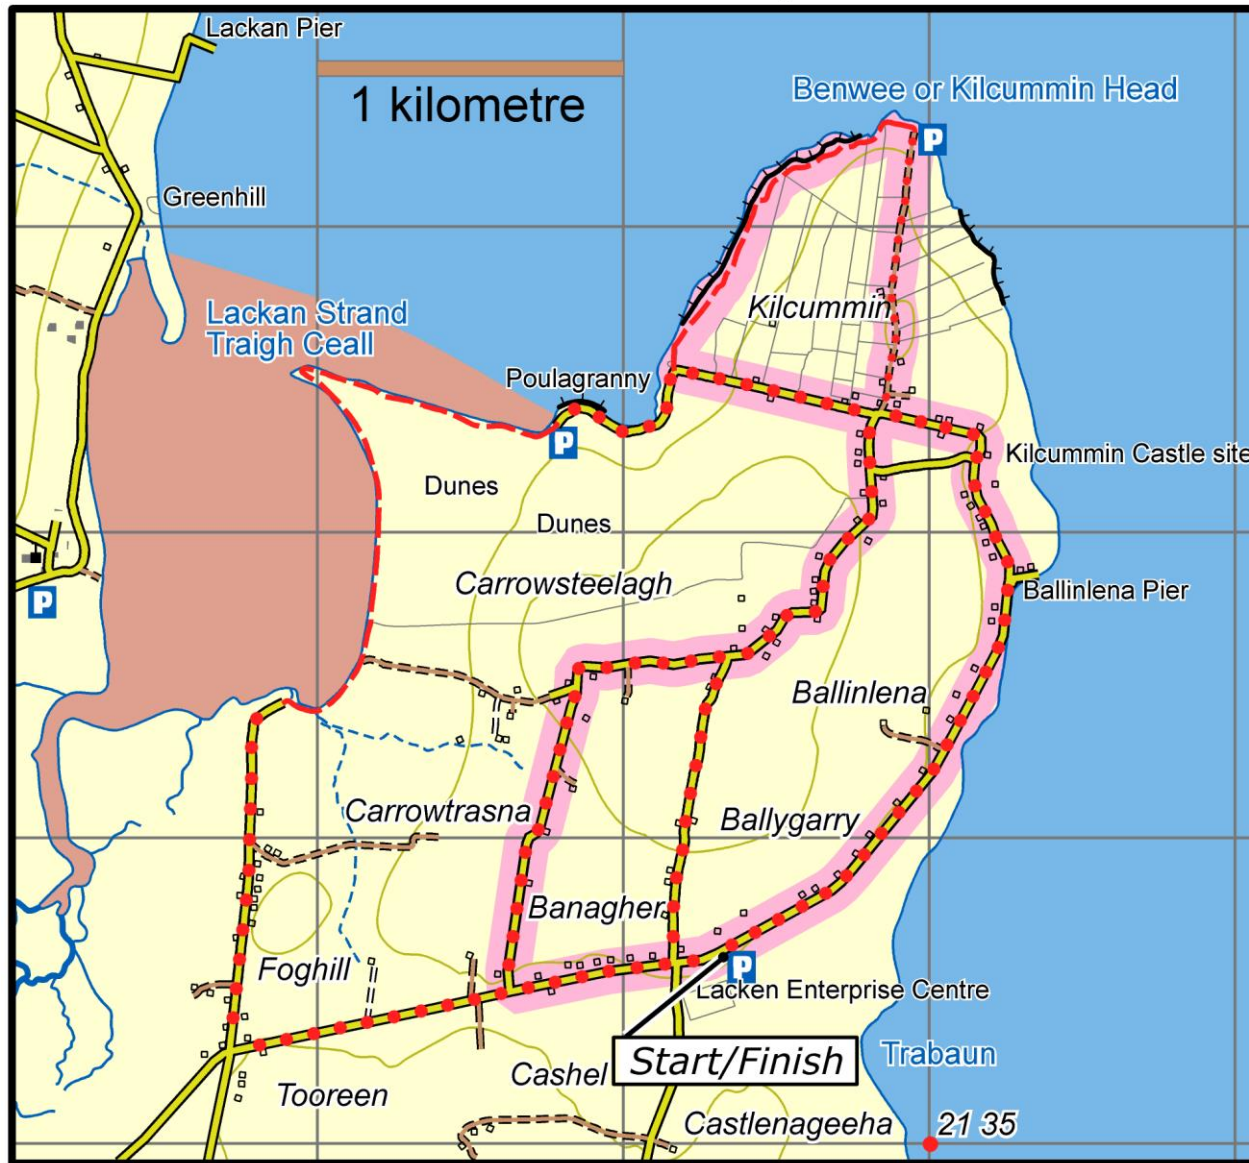

Blue Loop

This map is made available from Sport Ireland Trails, produced by EastWest mapping. The map is intended for personal use only and should not be modified, republished or transmitted in any form without the permission of Sport Ireland Trails. The representation of a track or path on this map does not indicate a right of way.